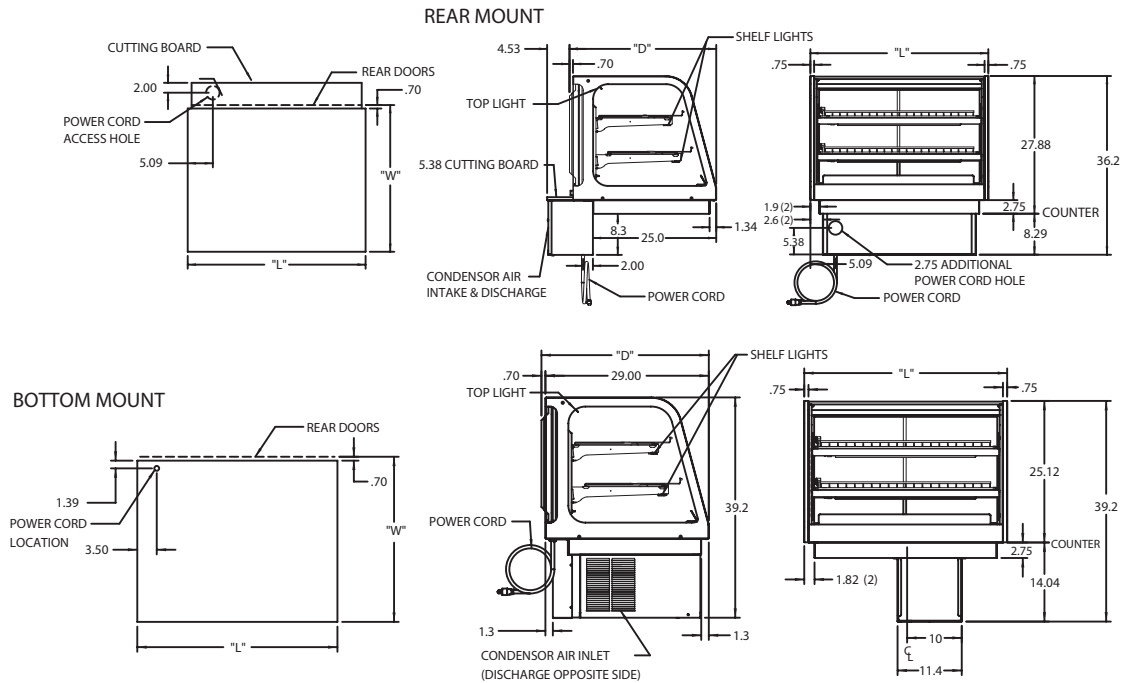

Zone	Intended Product To Be Displayed	Avg Prod Temp °F/°C
All	Packaged Refrigerated Products	38°F / (3.3°C)

DIMENSION: xx"/(mm)

DIMENSION TOLERANCE +/- 0.19 (4.8)

MODEL	DIMENSIONS*				SHIPPING WHT		SELF-CONTAINED 120/60/1	REMOTE 120/60/1 REAR MOUNT
	L	D	H1	UNITS	LBS	KILO		
REAR MOUNT								
CRR3628	36	29.7	27.83	in.	430	195	8.1 AMPS	1.5 AMPS
	914	754	707	mm.				
CRR4828	48	29.7	27.83	in.	500	227	8.3 AMPS	1.5 AMPS
	1219	754	707	mm.				
BOTTOM MOUNT								
CRB3628	36	29.7	25.12	in.	430	195	8.1 AMPS	3.6 AMPS
	914	754	638	mm.				
CRB4828	48	29.7	25.12	in.	500	227	8.3 AMPS	3.8 AMPS
	1219	754	638	mm.				