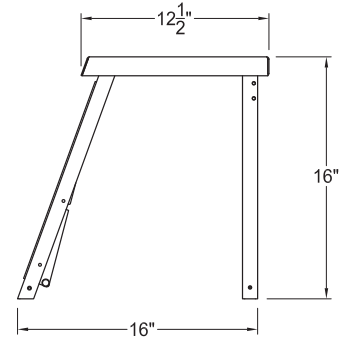

SHORT FORM SPECIFICATIONS:

Thurmaduke - Single Deck - Food Shield. Constructed of 1" square stainless steel tubing uprights. Top shelf constructed of 14 gauge stainless steel with straight turndowns on all sides. Sneeze shield to flip-out for cleaning and constructed of 1/4" thick glass with stainless steel edging. Fluorescent lights, heat lamps and heat lamps with incandescent lights are available.

THURMADUKE - SINGLE DECK FOOD SHIELDS

- TS-454-32
- TS-454-46
- TS-454-60
- TS-454-74
- TS-454-88

DIMENSIONS:

Model	Dimension "A"		Electrical		
	in.	cm.	Fluorescent Lights	Heat Lamps	Heat Lamps with Incandescent Lights
			120 Volt / 1 Phase	120 Volt / 1 Phase	120 Volt / 1 Phase
TS-454-32	31"	78.7	15 Watts, 0.13 Amps	250 Watts, 2.08 Amps	370 Watts, 3.08 Amps
TS-454-46	45"	114.3	30 Watts, 0.25 Amps	575 Watts, 4.79 Amps	755 Watts, 6.29 Amps
TS-454-60	59"	149.9	30 Watts, 0.25 Amps	800 Watts, 6.67 Amps	1040 Watts, 8.67 Amps
TS-454-74	73"	185.4	40 Watts, 0.38 Amps	900 Watts, 7.50 Amps	1140 Watts, 9.50 Amps
TS-454-88	87"	221	40 Watts, 0.38 Amps	1150 Watts, 9.58 Amps	1510 Watts, 12.58 Amps