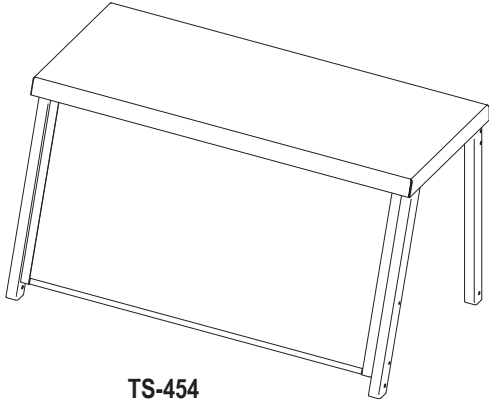

"Your Solutions Partner"

Specifications

F.O.B Sedalia, Missouri 65301

TS-454

Approval Stamp(s):

PRODUCT INFORMATION:

PROJECT: _____

ITEM: _____

QUANTITY: _____

MODEL:

Thurmaduke - Single Deck Food Shields

- TS-454-32
- TS-454-46
- TS-454-60
- TS-454-74
- TS-454-88

FOOD SHIELD:

- 1" square stainless steel tubing
- Flip out 1/4" thick glass sneeze shield
- 14 gauge stainless steel top shelf

SHORT FORM SPECIFICATIONS:

Thurmaduke - Single Deck - Food Shield. Constructed of 1" square stainless steel tubing uprights. Top shelf constructed of 14 gauge stainless steel with straight turndowns on all sides. Sneeze shield to flip-out for cleaning and constructed of 1/4" thick glass with stainless steel edging. Fluorescent lights, heat lamps and heat lamps with incandescent lights are available.

THURMADUKE - SINGLE DECK FOOD SHIELDS

- TS-454-32
- TS-454-46
- TS-454-60
- TS-454-74
- TS-454-88

DIMENSIONS:

Model	Dimension "A"		Electrical		
	in.	cm.	Fluorescent Lights	Heat Lamps	Heat Lamps with Incandescent Lights
			120 Volt / 1 Phase	120 Volt / 1 Phase	120 Volt / 1 Phase
TS-454-32	31"	78.7	15 Watts, 0.13 Amps	250 Watts, 2.08 Amps	370 Watts, 3.08 Amps
TS-454-46	45"	114.3	30 Watts, 0.25 Amps	575 Watts, 4.79 Amps	755 Watts, 6.29 Amps
TS-454-60	59"	149.9	30 Watts, 0.25 Amps	800 Watts, 6.67 Amps	1040 Watts, 8.67 Amps
TS-454-74	73"	185.4	40 Watts, 0.38 Amps	900 Watts, 7.50 Amps	1140 Watts, 9.50 Amps
TS-454-88	87"	221	40 Watts, 0.38 Amps	1150 Watts, 9.58 Amps	1510 Watts, 12.58 Amps