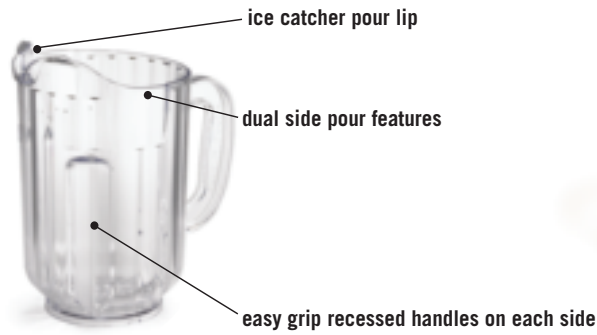

PASS-N-POUR™

POLYCARBONATE OR SAN PLASTIC

Sold in master cases only.

item	description	master case	case lbs/cube
360A	60 oz Polycarbonate	12 ea	12/2.0
360B	60 oz SAN Plastic	12 ea	12/2.0

PITCHERS

SAN PLASTIC

Sold in master cases only.

item	description	master case	case lbs/cube
332	32 oz SAN Plastic	12 ea	7/1.4
364	60 oz SAN Plastic	12 ea	9/2.0

ICE SCOOPS

STAINLESS STEEL, ALUMINUM OR POLYCARBONATE

Available in each. Aluminum scoops hand wash only.