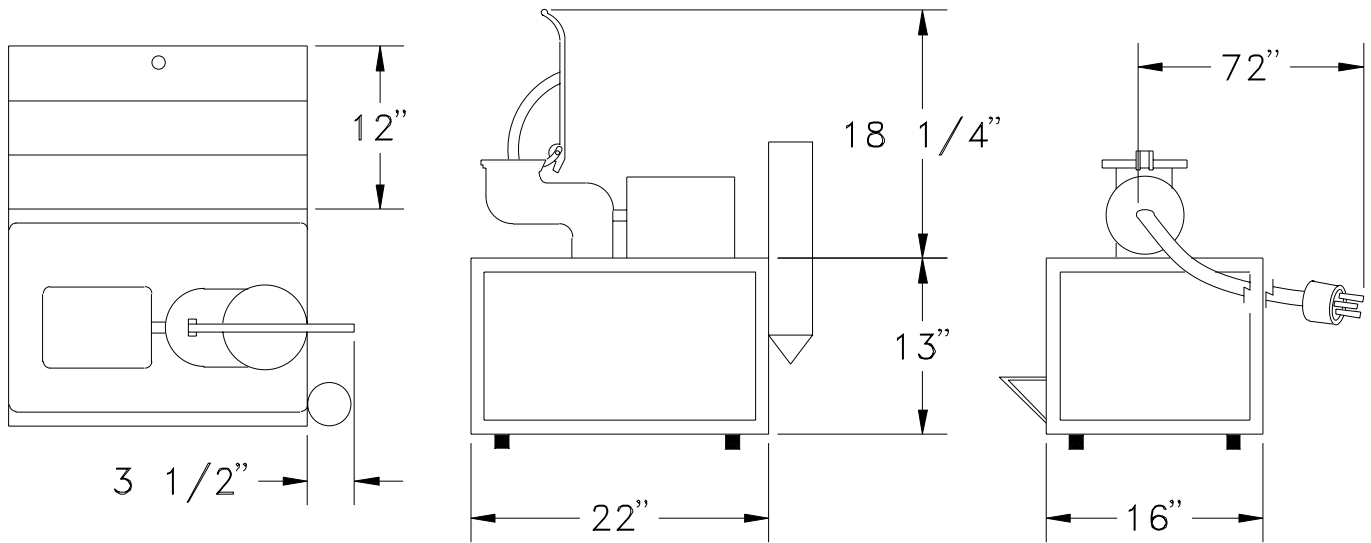

Item No. _____

Model Number: 1003

Description

SNOKONETTE ICE SHAVER

The Sno-Konette is the "Granddaddy" of complete Sno-Kone machines. Shown above is the fourth generation version of the ones Gold Medal introduced in 1949. Simply lift the pusher handle (shown in the Shavette on page 46), scoop virtually any size chunk or cube of ice into the tubular hopper, close the lid and turn on the motor.

Model Number: 1003

Width: 22.00
Length: 16.00
Height: 39.50
Weight: 62

Pkg Width: 23.00
Pkg Length: 17.00
Pkg Height: 32.00
Pkg Weight: 84.00
CU/FT: 7.24

Voltage: 110
AMPS: 6.8
Wattage: 800

Hertz: 60
Receptacle: 5-15R
Plug Type: 5-15P