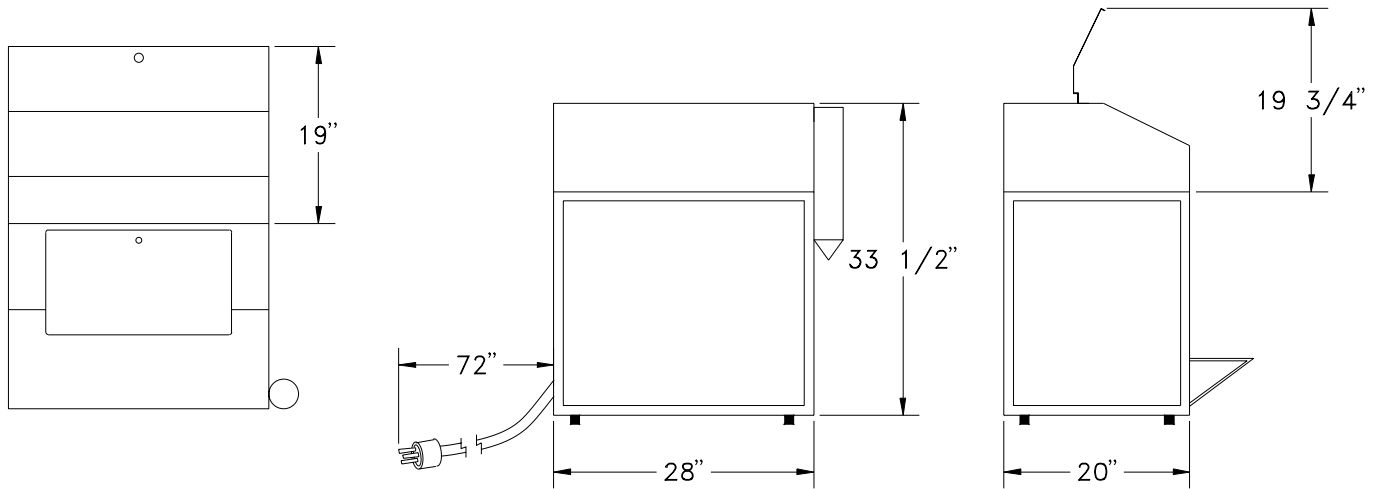

Item No. _____

Model Number: 1020

Description

SHAVATRON ICE SHAVER

The Shavatron is the highest capacity, most deluxe automatic ice shaver available. If you need a lot of finely shaved snow –1000 to 2000 servings per hour, the Shavatron is the ideal machine. It is easier and safer – less vibration – simply scoop chunks of ice or cubes into the hopper, close lid and turn on shaver motor. Safety interlock on the hopper lid. Stainless steel dome.

Model Number: 1020

Width: 28.00
Length: 20.00
Height: 19.00
Weight: 130

Pkg Width: 27.00
Pkg Length: 34.00
Pkg Height: 36.00
Pkg Weight: 146.00
CU/FT: 19.13

Voltage: 120
AMPS: 6.8
Wattage: 820

Hertz: 60
Receptacle: 5-15R
Plug Type: 5-15P