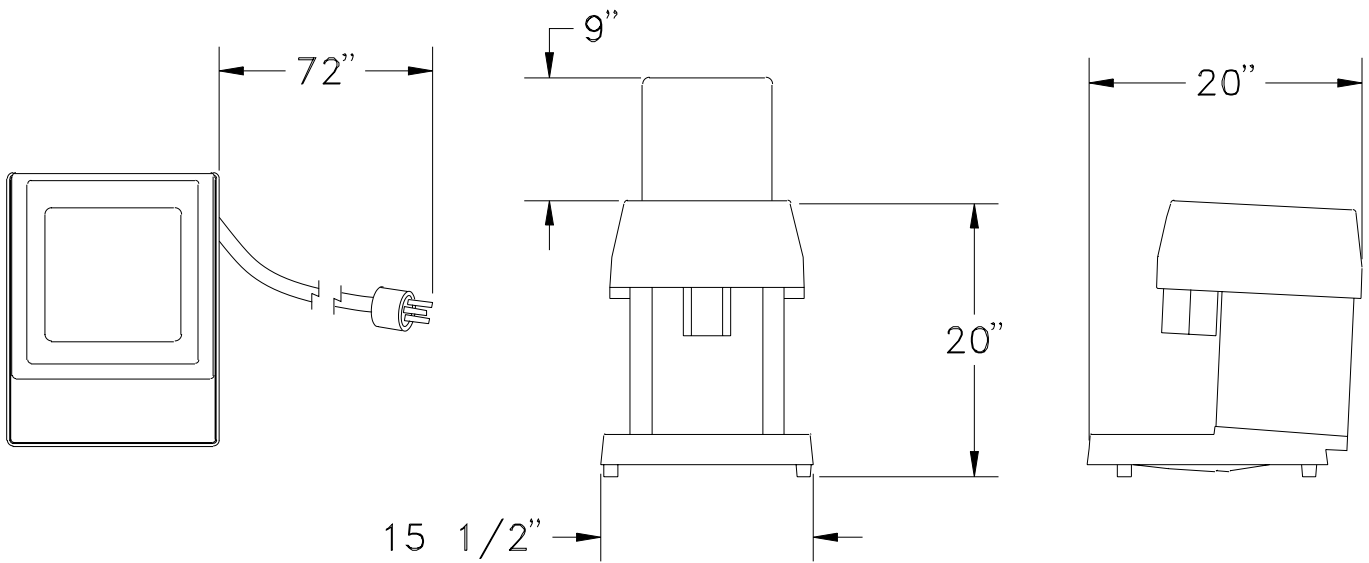

Model Number: 1027

Width: 15.25
Length: 20.00
Height: 19.50
Weight: 50

Pkg Width: 16.50
Pkg Length: 20.50
Pkg Height: 22.00
Pkg Weight: 55.00
CU/FT: 4.31

Voltage: 120
AMPS: 7
Wattage: 840

Hertz: 60
Receptacle: 5-15R
Plug Type: 5-15P