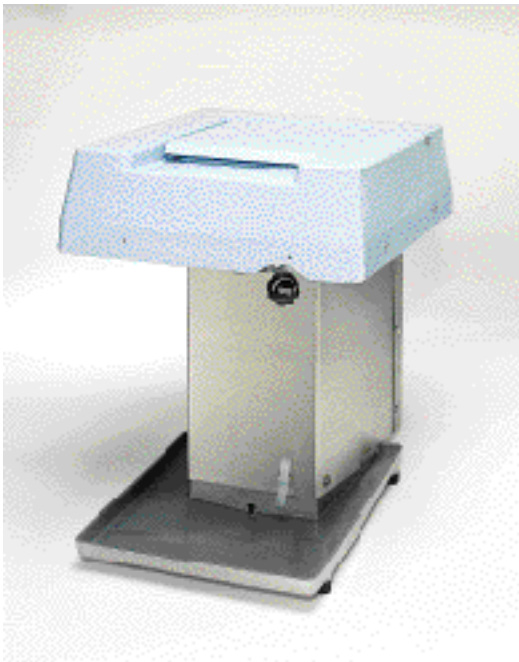

Item No. _____

Model Number: 1047

Description

**HAWAII'S FINEST SUPER
SHAVER**

Every year someone wants a higher capacity, more powerful Shave Ice Machine! Introduced in 1997, the "Super Shaver" with a 3/4 HP gear head drive motor is that "really big" cube style Shave Ice Machine! Large hopper holds about 8 lbs. of cube ice!

The base casting of the Super Shaver is about the same size as the #1027. Thus, you can see that the rest of the machine is dramatically larger. Features include a "Kill Switch" on the loading door for operator safety! Stainless Steel main column.

Model Number: 1047

Width: 18.00
Length: 21.00
Height: 31.00
Weight: 73

Pkg Width: 20.00
Pkg Length: 23.00
Pkg Height: 33.00
Pkg Weight: 75.00
CU/FT: 8.78

Voltage: 120
AMPS: 12
Wattage: 1440

Hertz: 60
Receptacle: 5-15R
Plug Type: 5-15P