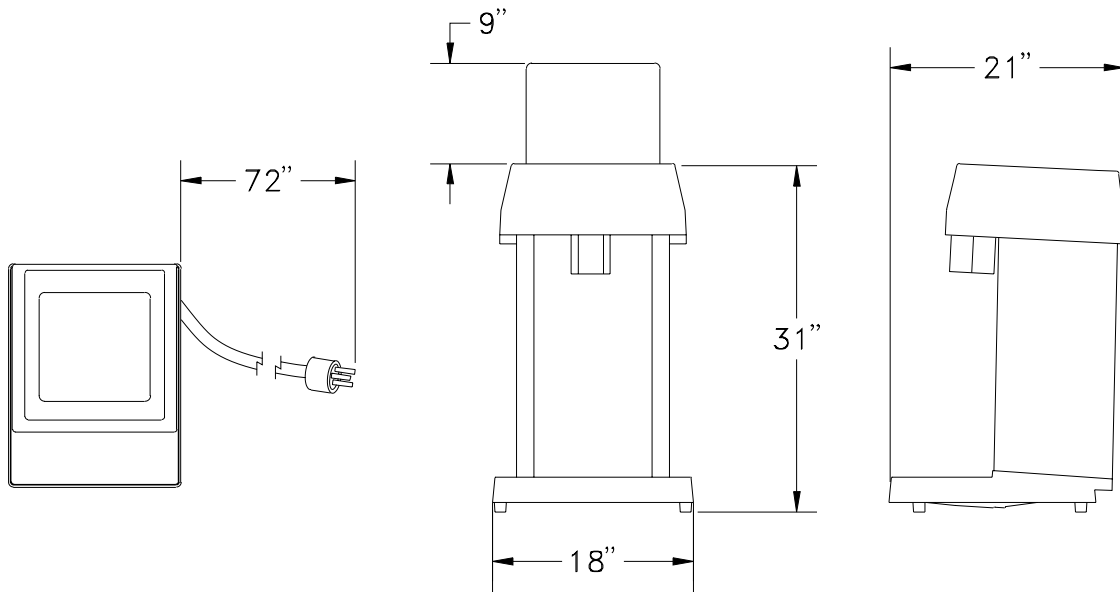

Item No. _____

Model Number: 1047

Description

**HAWAII'S FINEST SUPER
SHAVER**

Every year someone wants a higher capacity, more powerful Shave Ice Machine! Introduced in 1997, the "Super Shaver" with a 3/4 HP gear head drive motor is that "really big" cube style Shave Ice Machine! Large hopper holds about 8 lbs. of cube ice!

The base casting of the Super Shaver is about the same size as the #1027. Thus, you can see that the rest of the machine is dramatically larger. Features include a "Kill Switch" on the loading door for operator safety! Stainless Steel main column.

Model Number: 1047

Width: 18.00
Length: 21.00
Height: 31.00
Weight: 73

Pkg Width: 20.00
Pkg Length: 23.00
Pkg Height: 33.00
Pkg Weight: 75.00
CU/FT: 8.78

Voltage: 120
AMPS: 12
Wattage: 1440

Hertz: 60
Receptacle: 5-15R
Plug Type: 5-15P