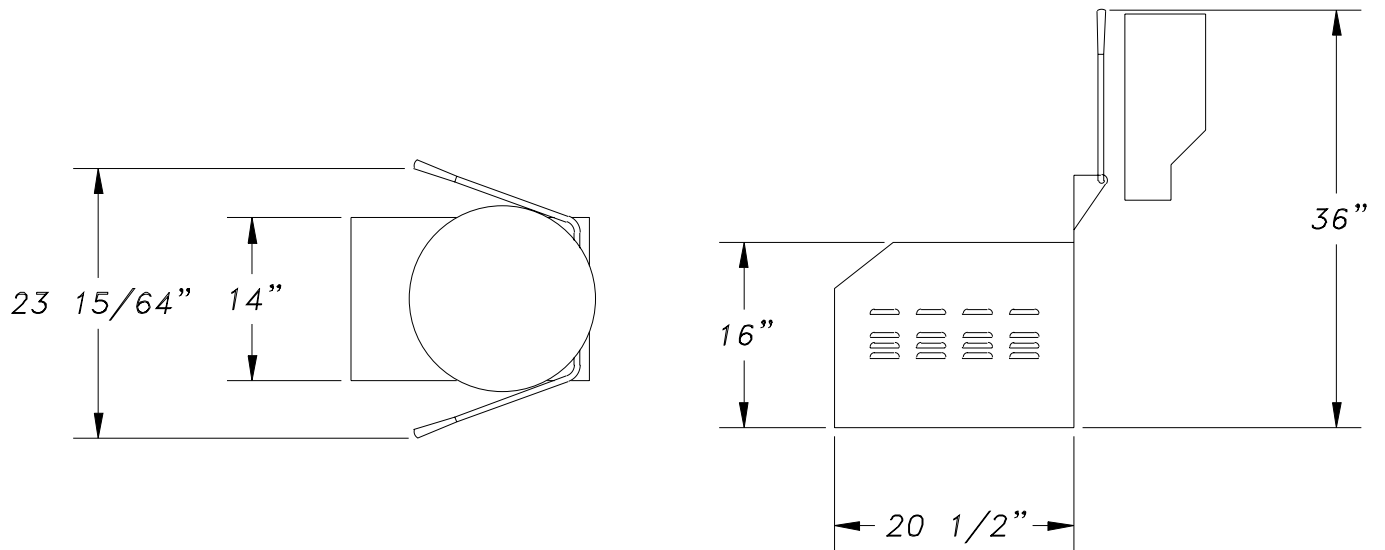

Item No. _____

Model Number: 2033BG

Description

JUMBO 360 POPPER

The only high capacity gas popper which has been investigated and listed by either "UL gas" or AGA. High capacity 33,500 BTU burner produces a complete popping cycle every three minutes. For high capacity central popping plants, popcorn shop, this gas fired machine will produce a mountain of popped popcorn.

Model Number: 2033BG

Width: 22.00
Length: 26.00
Height: 28.00
Weight: 101

Pkg Width: 24.00
Pkg Length: 28.00
Pkg Height: 31.00
Pkg Weight: 115.00
CU/FT: 12.06

Voltage: 120
AMPS: 6
Wattage: 690

Hertz: 60
Receptacle: 1/2 CONDUIT
Plug Type: 1/2 CONDUIT