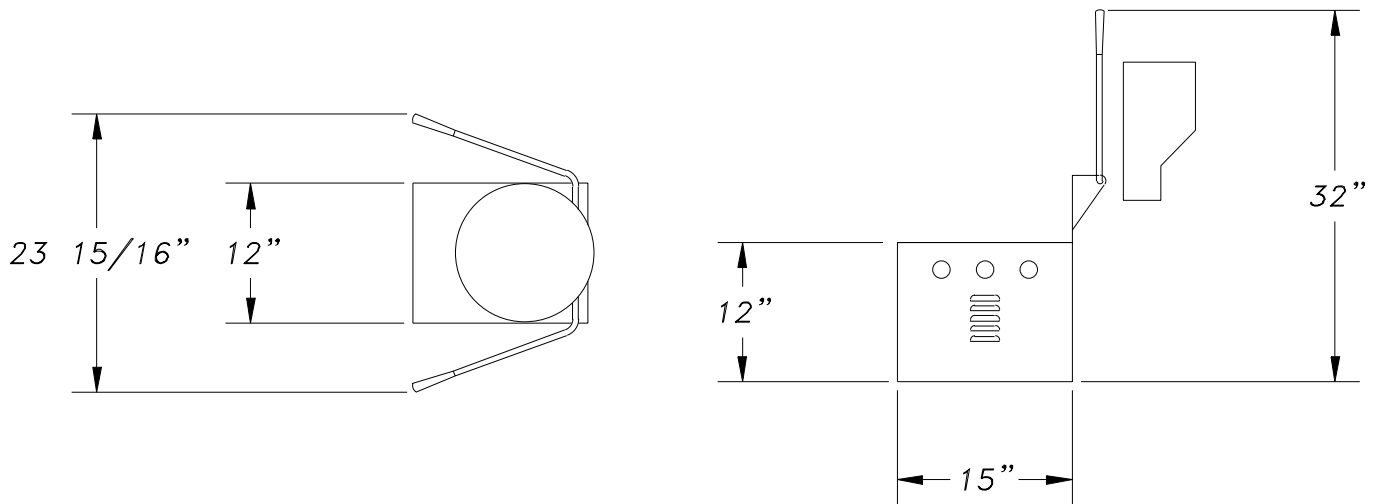

Item No. _____

Model Number: 2035BG

Description

16 OZ MIGHTY-MITE POPPER

Bottled Gas, 115 volt

230 volt, 50 Hz motor, LP Gas.

This 20,000 BTU burner equipped 16 ounce gas popping head will put out 20 pop cycles per hour. This is the popper of choice on the #2295 compact Go-Anywhere wagon, or the #2021 62" long version. 12W x 15D x 25"H.

Model Number: 2035BG

Width: 12.00
Length: 15.00
Height: 25.00
Weight: 28

Pkg Width: 15.00
Pkg Length: 18.00
Pkg Height: 20.00
Pkg Weight: 34.00
CU/FT: 3.13

Voltage: 120
AMPS: 1.5
Wattage: 180

Hertz: 60
Receptacle:
Plug Type: