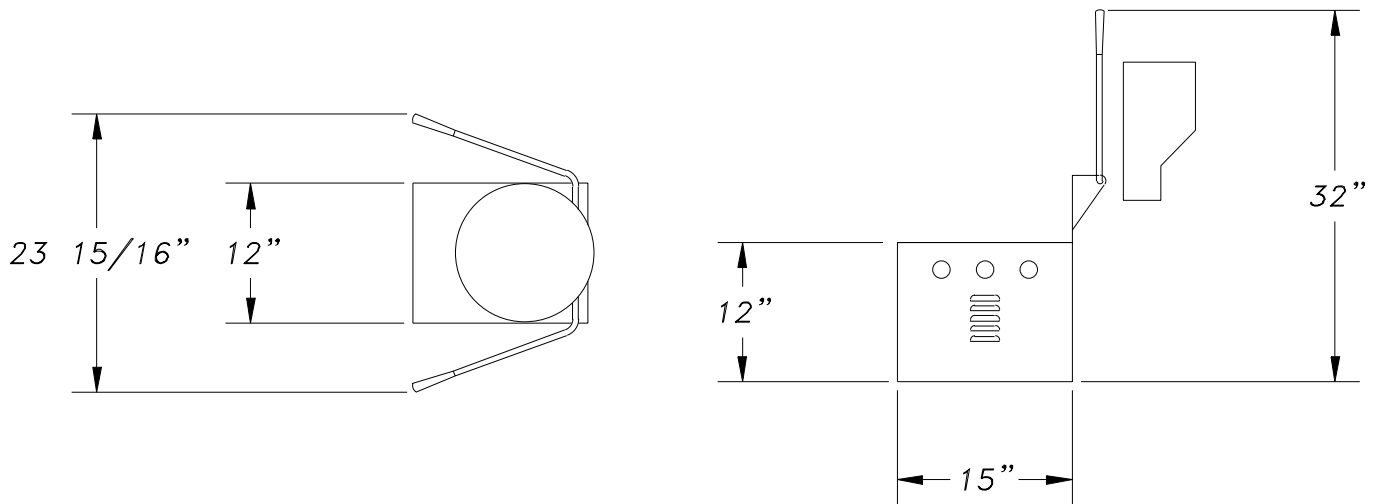

Item No. \_\_\_\_\_

**Model Number:** 2035DC

**Description**

**16 OZ MIGHTY-MITE POPPER**

Battery, 12 volt

This 20,000 BTU burner equipped 16 ounce gas popping head will put out 20 pop cycles per hour. This is the popper of choice on the #2295 compact Go-Anywhere wagon, or the #2021 62" long version. 12W x 15D x 25"H.

Model Number: 2035DC

Width: 12.00  
Length: 15.00  
Height: 25.00  
Weight: 28

Pkg Width: 15.00  
Pkg Length: 18.00  
Pkg Height: 20.00  
Pkg Weight: 34.00  
CU/FT: 3.13

Voltage: 120  
AMPS: 1.5  
Wattage: 180