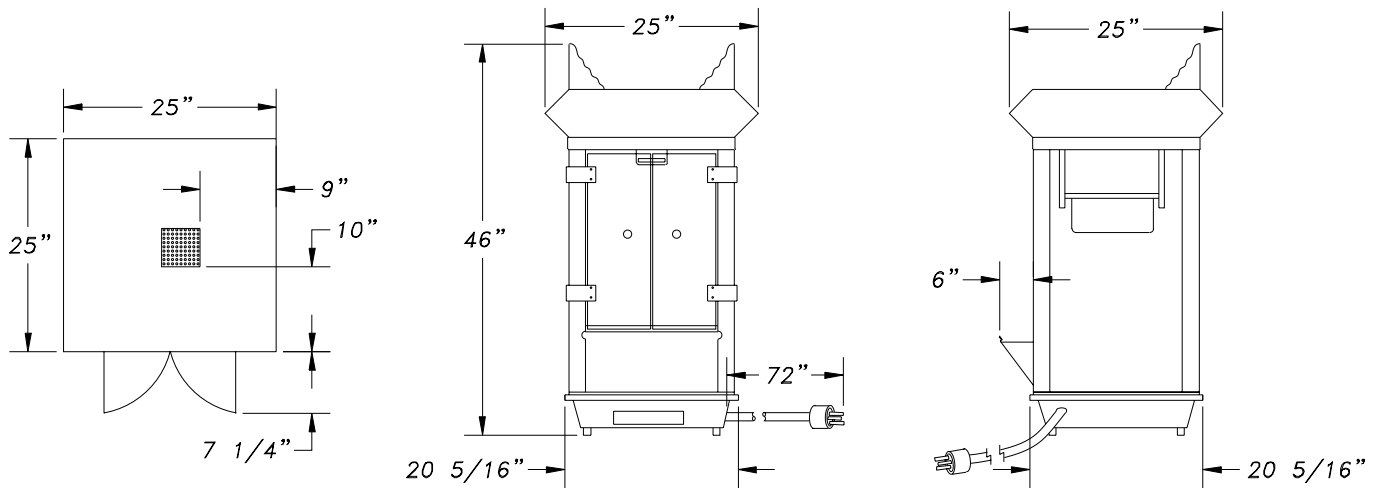

Item No. _____

Model Number: 2213

Description

GAY 90 MEGA POP P/C MACH

Everything you get in a Gay 90's Whiz Bang is available in the Gay 90's Mega Pop 12 ounce kettle popper – but it only requires 20 linear inches of counter space. Allow 5" "overhang" for the Gay 90's top treatment.

Model Number: 2213

Width: 20.25
Length: 20.25
Height: 35.00
Weight: 83

Pkg Width: 23.00
Pkg Length: 23.00
Pkg Height: 41.00
Pkg Weight: 106.00
CU/FT: 12.55

Voltage: 120
AMPS: 15.5
Wattage: 1860

Hertz: 60
Receptacle: 5-15R
Plug Type: 5-15P