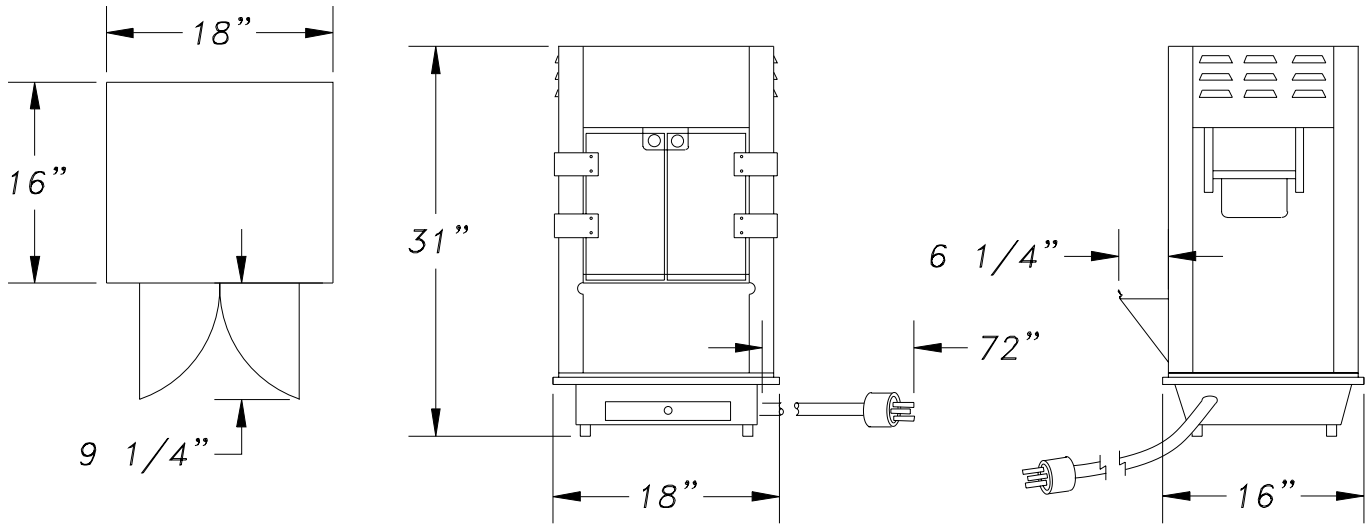

Item No. \_\_\_\_\_

**Model Number:** 2388

**Description**

**SPECIAL 88 P/C MACHINE**

A lot of popping capacity for a very small price, the "Special 88" features a spun aluminum kettle, stainless steel kettle shell, stamped stainless steel twin hanger arm, sturdy red-finished steel dome to replace the counter space it uses.

Model Number: 2388

Width: 18.00  
Length: 16.00  
Height: 31.00  
Weight: 55

Pkg Width: 20.00  
Pkg Length: 18.00  
Pkg Height: 34.00  
Pkg Weight: 68.00  
CU/FT: 7.08

Voltage: 120  
AMPS: 2.75  
Wattage: 1345

Hertz: 60  
Receptacle: 5-15R  
Plug Type: 5-15P

**Model Variations**

**Gold Medal Products Co.**

10700 Medallion Drive  
Cincinnati, Ohio 45241-4807  
E-Mail [goldme19@eos.net](mailto:goldme19@eos.net)  
Web Site [gmpopcorn.com](http://gmpopcorn.com)