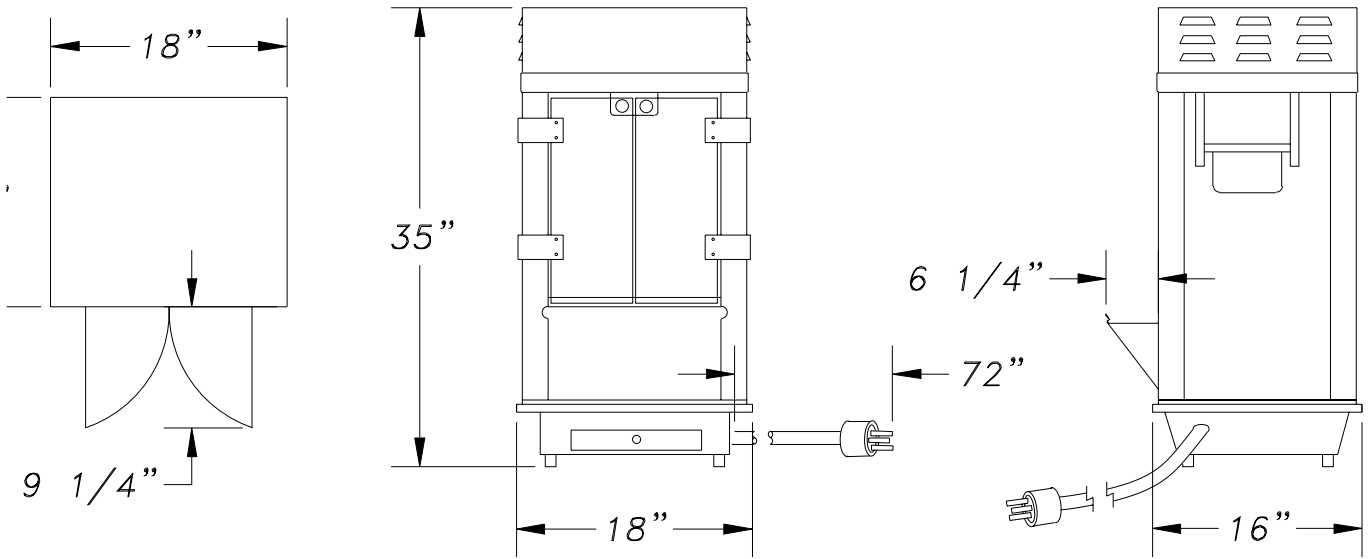

Item No. \_\_\_\_\_

**Model Number:** 2488

**Description**

**SUPER 88 P/C MACHINE**

A compact 8 ounce "little brother" to the 2489. 18 x 16" footprint. 4" extra height gives more working room than any six ounce machine.

Model Number: 2488

Width: 18.00  
Length: 16.00  
Height: 35.00  
Weight: 63

Pkg Width: 18.00  
Pkg Length: 20.00  
Pkg Height: 38.00  
Pkg Weight: 69.00  
CU/FT: 7.92

Voltage: 120  
AMPS: 10.4  
Wattage: 1550

Hertz: 60  
Receptacle: 5-15R  
Plug Type: 5-15P

**Model Variations**

**Gold Medal Products Co.**

10700 Medallion Drive  
Cincinnati, Ohio 45241-4807  
E-Mail [goldme19@eos.net](mailto:goldme19@eos.net)  
Web Site [gmpopcorn.com](http://gmpopcorn.com)