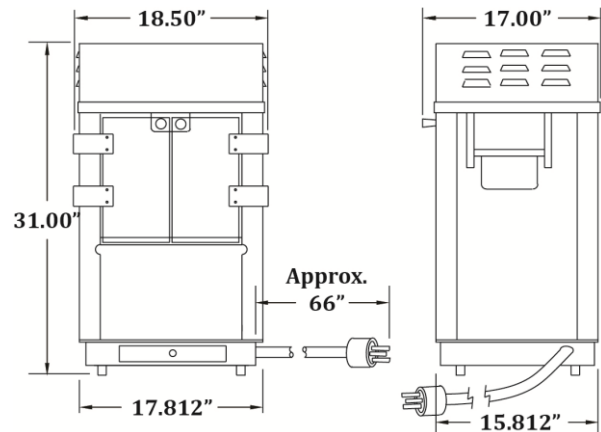

GOLD MEDAL® PRODUCTS CO.

Deluxe 60 Special

Model No. 2660

Specifications

Overall Dimensions:

Width: 18.5"
Depth: 17"
Height: 31"

Features:

- 6 oz. Stainless Steel Kettle
- PowerOff Control

Electrical - Domestic

120V
1220 WATTS 60 Hz
(NEMA 5-15P) Plug

Plug Type:

NEMA 5-15P

Agency Approvals:

Gold Medal Products Co.
10700 Medallion Drive, Cincinnati, OH 45241
Ph: (513) 769-7676, (800) 543-0862; Fax: (513) 769-8500
gmpopcorn.com info@gmpopcorn.com