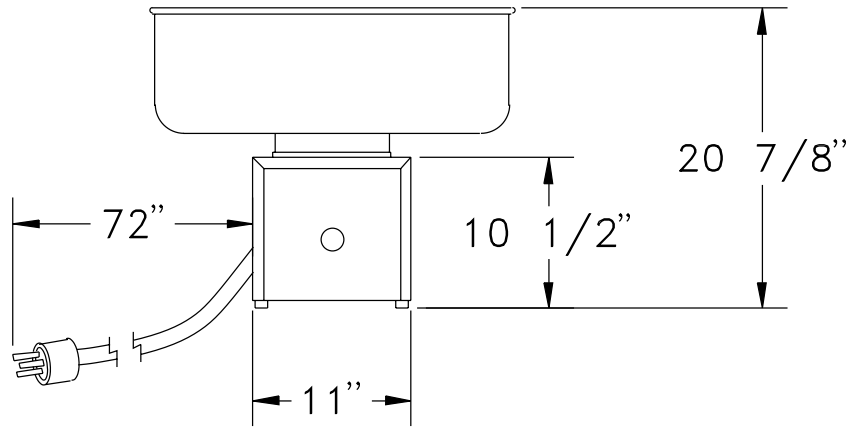

Item No. _____

Model Number: 3016

Description

MEGA FLOSS W/FLOSS PAN

If there is a way to improve Cotton Candy machine performance, Gold Medal will discover that way. Now the high performance of the Tornado and the reliability and versatility of the Econo Floss are combined into a 7" diameter single band/ribbon Cotton Candy machine!

You need the full 25" I.D. Floss Bowl to catch the full production of this high performer. On 120 volts, draws about 10.5 amps, running load! Plugs in almost anyplace.

Gold Medal Products Co.

10700 Medallion Drive
Cincinnati, Ohio 45241-4807
E-Mail goldme19@eos.net
Web Site gmpopcorn.com

Phone: (513) 769-7676
(800) 543-0862
Fax: (513) 769-8500
Toll Free Fax (800) 542-1496

Model Number: 3016

Width: 26.00
Length: 26.00
Height: 20.00
Weight: 30

Pkg Width: 14.00
Pkg Length: 14.00
Pkg Height: 20.00
Pkg Weight: 36.00
CU/FT: 2.27

Voltage: 120
AMPS: 24
Wattage: 1440

Hertz: 60
Receptacle: 5-15R
Plug Type: 5-15P

Model Variations

Gold Medal Products Co.

10700 Medallion Drive
Cincinnati, Ohio 45241-4807
E-Mail goldme19@eos.net
Web Site gmpopcorn.com