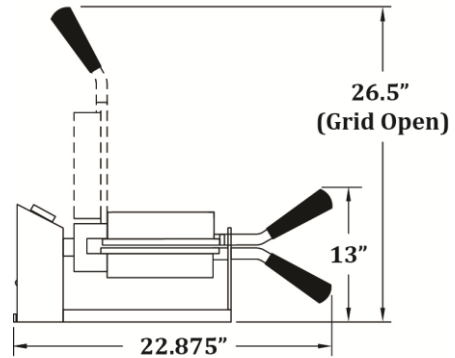

GOLD MEDAL® PRODUCTS CO.

Belgian Waffle Baker

Model No. 5021

Specifications

Operator End View

Side View

Overall Dimensions:

Width: 10"

Depth: 22.875"

Height: 13"

(Dimensions w/grids in closed position.)

Electrical - Domestic

120V

1300 WATTS 60 Hz

(NEMA 5-15P) Plug

Plug Type: