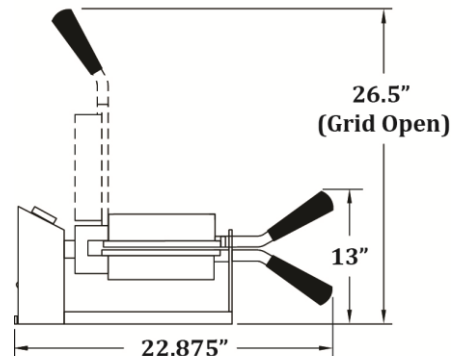

## Specifications

Operator End View

Side View

### Overall Dimensions:

**Width:** 10"

**Depth:** 22.875"

**Height:** 13"

(Dimensions w/grids in closed position.)