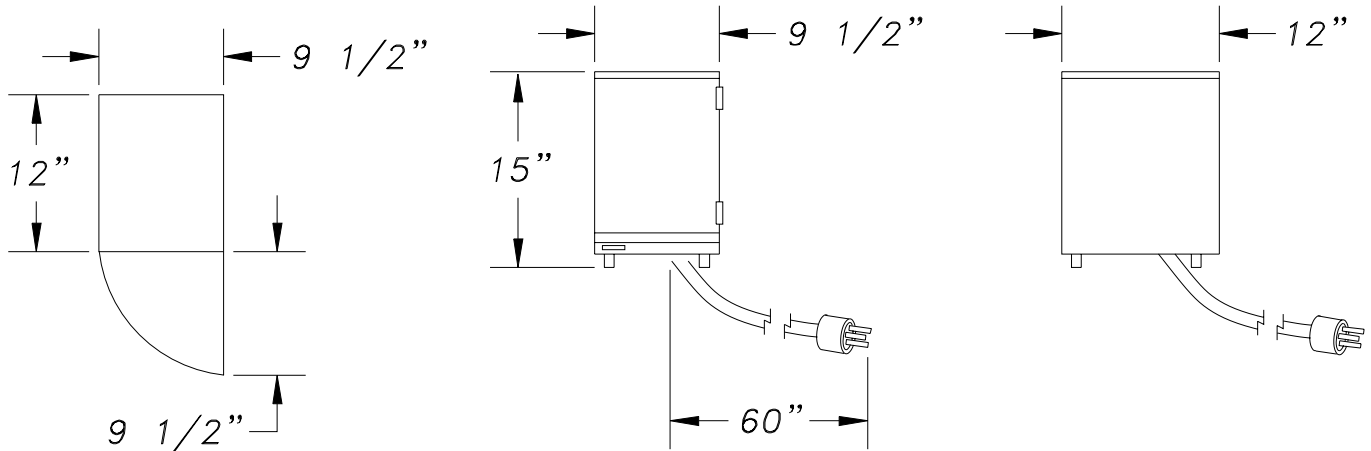

Item No. \_\_\_\_\_

**Model Number:** 5582

**Description**

**MINI CHEESE DISPLAY CASE**

This portion pak cheese merchandiser uses just 9 1/2"W x 12 1/2"D – a very small “footprint.” Holds 36 cups on slanted self-feeding racks. Approximately, a 50 minute warm-up. High limit thermostat reduces heat to a “holding pattern” when Cheese is warm enough. 14" high.

Model Number: 5582

Width: 9.50  
Length: 12.25  
Height: 15.18  
Weight: 22

Pkg Width: 11.00  
Pkg Length: 14.00  
Pkg Height: 17.00  
Pkg Weight: 24.00  
CU/FT: 1.52

Voltage: 120  
AMPS: 4.5  
Wattage: 540