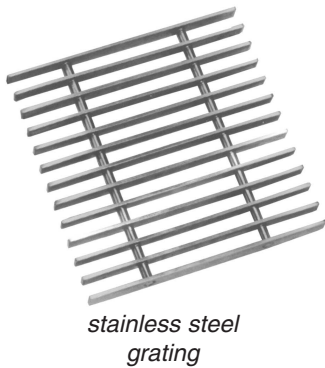

Foodservice Equipment • Material Handling, Healthcare & Cleanroom Equipment • Retail Display

Replacement Subway-Style Grating

for Floor Troughs and Drains

Item #:	_____
Model #:	_____
Project #:	_____
SIS #:	_____

Optional Accessories	Model #	Qty.

- Available in stainless steel, fiberglass, or wide "T" bar fiberglass.
- Sizes available fit floor drains ranging from 12" to 24" (305 to 610mm) wide.
- Maximum length of grating is 15" (381mm) for ease of handling and can be dishwasher-cleaned.

Grating Used in Various Floor Troughs

See back page for model numbers.

Floor Trough (length of opening in which grating is positioned)	Grating Used (quantity and length of grating)
15" (381mm)	one 15" (381mm)
21" (533mm)	one 12" (305mm) and one 9" (229mm)
27" (686mm)	three 9" (229mm)
33" (838mm)	two 12" (305mm) and one 9" (229mm)
45" (1143mm)	three 12" (305mm) and one 9" (229mm)
57" (1448mm)	four 12" (305mm) and one 9" (229mm)
69" (1753mm)	five 12" (305mm) and one 9" (229mm)
81" (2057mm)	six 12" (305mm) and one 9" (229mm)
93" (2362mm)	seven 12" (305mm) and one 9" (229mm)
117" (2972mm)	nine 12" (305mm) and one 9" (229mm)

Spec sheets available for viewing, printing or downloading from our online literature library at www.eaglegrp.com