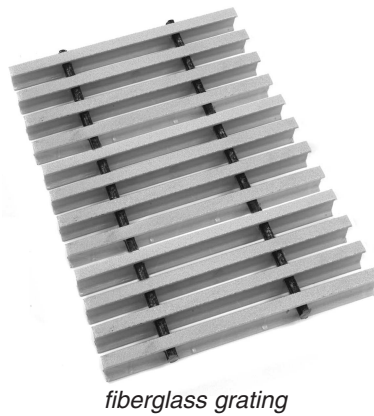

Foodservice Equipment • Material Handling, Healthcare & Cleanroom Equipment • Retail Display

Replacement Subway-Style Grating

for Floor Troughs and Drains

Item #:	_____
Model #:	_____
Project #:	_____
SIS #:	_____

Optional Accessories	Model #	Qty.

- Available in stainless steel, fiberglass, or wide "T" bar fiberglass.
- Sizes available fit floor drains ranging from 12" to 24" (305 to 610mm) wide.
- Maximum length of grating is 15" (381mm) for ease of handling and can be dishwasher-cleaned.

Spec sheets available for viewing, printing or downloading from our online literature library at www.eaglegrp.com

Replacement Subway-Style Grating

Stainless Steel Grating

- Constructed of 3/16" x 1" (5 x 25mm) vertically positioned bars, spaced 1" (25mm) apart to allow ease of drainage.
- 1/16" (21mm) clearance between bars prevents casters on mobile equipment from wedging in grate.
- Two 5/16" (8mm) rods, set 2 1/4" (57mm) in from each edge, are welded to the bars to eliminate swaying.
- Sizes available fit floor drains ranging from 12" to 24" (305 to 610mm) wide.
- Grates 12" and 15" (305 and 381mm) wide feature three rods. Grates 21" (533mm) wide feature five rods.
- Maximum length of grating is 15" (381mm) for ease of handling and can be dishwasher-cleaned.

Fiberglass Grating

- Constructed of 1" (25mm)-high polyester material with a non-slip grit on top surface.
- Features tapered "I" beam construction for ease of cleaning and draining.
- Sizes available fit floor drains ranging from 12" to 24" (305 to 610mm) wide.
- Maximum length of grating is 15" (381mm) for ease of handling and can be dishwasher-cleaned.
- Temperature rating of 250°F.
- Other sizes available—call factory.