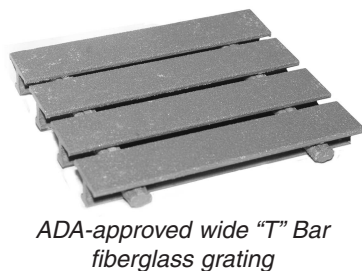

Foodservice Equipment • Material Handling, Healthcare & Cleanroom Equipment • Retail Display

Replacement Subway-Style Grating

for Floor Troughs and Drains

Item #:	_____
Model #:	_____
Project #:	_____
SIS #:	_____

Optional Accessories	Model #	Qty.

- Available in stainless steel, fiberglass, or wide "T" bar fiberglass.
- Sizes available fit floor drains ranging from 12" to 24" (305 to 610mm) wide.
- Maximum length of grating is 15" (381mm) for ease of handling and can be dishwasher-cleaned.

Spec sheets available for viewing, printing or downloading from our online literature library at www.eaglegrp.com

Replacement Subway-Style Grating

Stainless Steel Grating

- Constructed of 3/16" x 1" (5 x 25mm) vertically positioned bars, spaced 1" (25mm) apart to allow ease of drainage.
- 1/16" (21mm) clearance between bars prevents casters on mobile equipment from wedging in grate.
- Two 5/16" (8mm) rods, set 2 1/4" (57mm) in from each edge, are welded to the bars to eliminate swaying.
- Sizes available fit floor drains ranging from 12" to 24" (305 to 610mm) wide.
- Grates 12" and 15" (305 and 381mm) wide feature three rods. Grates 21" (533mm) wide feature five rods.
- Maximum length of grating is 15" (381mm) for ease of handling and can be dishwasher-cleaned.

Fiberglass Grating

- Constructed of 1" (25mm)-high polyester material with a non-slip grit on top surface.
- Features tapered "I" beam construction for ease of cleaning and draining.
- Sizes available fit floor drains ranging from 12" to 24" (305 to 610mm) wide.
- Maximum length of grating is 15" (381mm) for ease of handling and can be dishwasher-cleaned.
- Temperature rating of 250°F.
- Other sizes available—call factory.