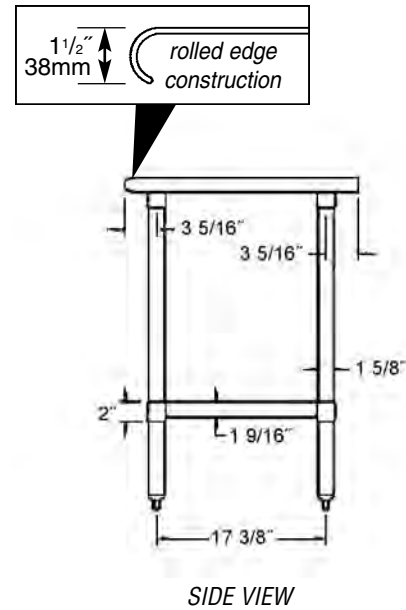

(Note: #BPT-2472EL shown)

BlendPort™
An Eagle Group Company
100 Industrial Boulevard, Clayton, DE 19938-8903 USA
Phone: 800-441-8440 • Fax: 302-653-2065

Printed in U.S.A.
©2011 by Eagle Group
Rev. 11/11

Although every attempt has been made to ensure the accuracy of the information provided, we cannot be held responsible for typographical or printing errors. Information and specifications are subject to change without notice. Please confirm at time of order.

KaTom Restaurant Supply, Inc.