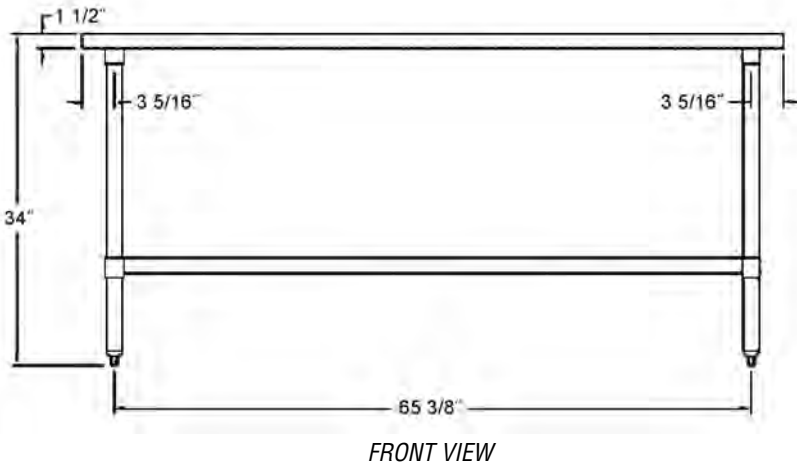

(Note: #BPT-2472EL shown)

BlendPort™
An Eagle Group Company
100 Industrial Boulevard, Clayton, DE 19938-8903 USA
Phone: 800-441-8440 • Fax: 302-653-2065

Printed in U.S.A.
©2011 by Eagle Group
Rev. 11/11

Although every attempt has been made to ensure the accuracy of the information provided, we cannot be held responsible for typographical or printing errors. Information and specifications are subject to change without notice. Please confirm at time of order.

KaTom Restaurant Supply, Inc.