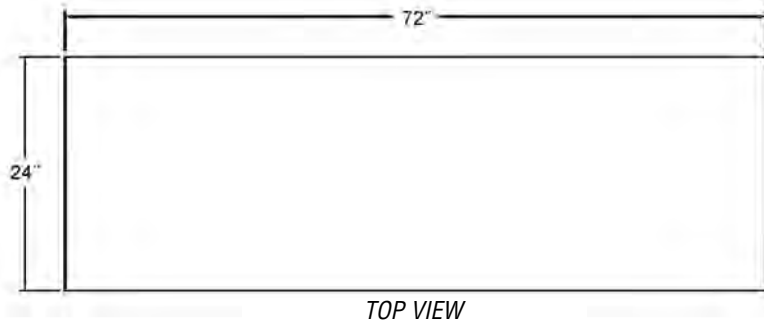

(Note: #BPT-2472EL shown)

BlendPort™
An Eagle Group Company
100 Industrial Boulevard, Clayton, DE 19938-8903 USA
Phone: 800-441-8440 • Fax: 302-653-2065

Printed in U.S.A.
©2011 by Eagle Group
Rev. 11/11

Although every attempt has been made to ensure the accuracy of the information provided, we cannot be held responsible for typographical or printing errors. Information and specifications are subject to change without notice. Please confirm at time of order.

KaTom Restaurant Supply, Inc.