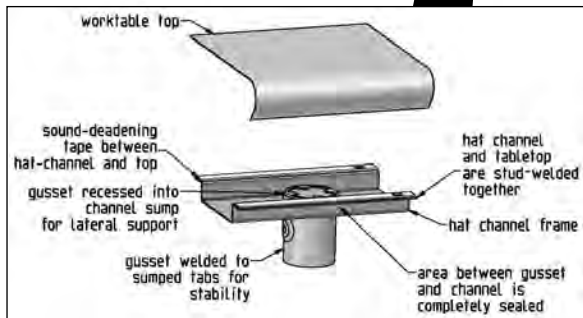

Specification Sheet

Short Form Specifications

BlendPort™ EL Series Worktables with Flat Top, model _____, 18 gauge type 430 stainless steel top features rolled rim on front and rear, with square bend on ends. 1½"-diameter galvanized legs. 18 gauge galvanized undershelf. Adjustable plastic bullet feet.

Optional Drawers for EL Series Worktables

16" x 20".
Fully enclosed.
Features roller slides.

description	model #
For 24"-wide tables	BPD-1620-24T
For 30"-wide tables	BPD-1620-30T

Item No.: _____
Project No.: _____
S.I.S. No.: _____

BlendPort™ EL Series Worktables with Flat Top

- 18 gauge type 430 stainless steel top features hemmed rolled rim edge on front and rear, with square bend on sides, and is sound-deadened.
- Top reinforced with welded-on hat channels, which allow for mounting optional drawers.
- 1½"-diameter galvanized steel legs.
- Galvanized steel gussets.
- Adjustable plastic bullet feet.
- 18 gauge galvanized steel undershelf.