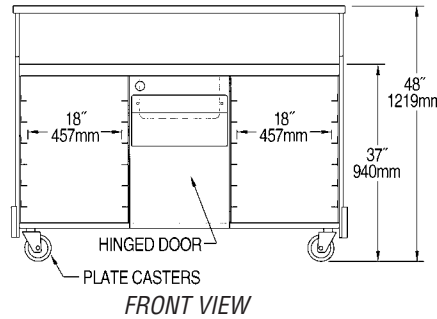

Deluxe Portable Bars

(note: #DPB-5 shown)

model #	description	weight	
		lbs.	kg
DPB-5	(see front page)	225	102.1
DPB-5L	same as DPB-5, plus add'l locking cabinet at left, and add'l stainless steel speed rail	240	108.9
DPB-5R	same as DPB-5, plus add'l locking cabinet at right, and add'l stainless steel speed rail	240	108.9
DPB-5LR	same as DPB-5, plus two add'l locking cabinets and two add'l stainless steel speed rails	250	113.4

EAGLE GROUP
100 Industrial Boulevard, Clayton, DE 19938-8903 USA
Phone: 302-653-3000 • Fax: 302-653-2065
www.eaglegrp.com

Foodservice Division: Phone 800-441-8440
MHC/Retail Display Divisions: Phone 800-637-5100

Printed in U.S.A.
©2012 by Eagle Group
Rev. 02/12

Spec sheets available for viewing, printing or downloading from our online literature library at www.eaglegrp.com

Although every attempt has been made to ensure the accuracy of the information provided, we cannot be held responsible for typographical or printing errors. Information and specifications are subject to change without notice. Please confirm at time of order.