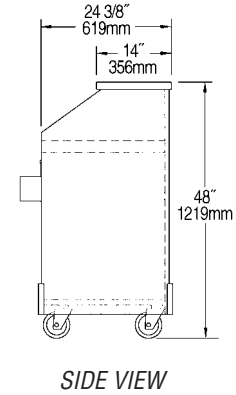

MODELS:

- PB-5 DPB-5L DPB-5LR
- DPB-5 DPB-5R

Design and Construction Features on all models

- Shipped fully assembled.
- 4" x 1" (102 x 25mm) plate casters, two with brake.
- Black melamine exterior.
- Black formica top.
- Stainless steel interior working surface.
- 15½" x 19¼" x 8" (391 x 502 x 203mm) ice bin with 1½" (38mm) drain.
- All models are 63" (1600mm) in length.
- Complete with bumper guards.
- Optional 7-circuit sealed-in post-mix cold plate available. Comes with 15½" x 18½" x 8" (384 x 470 x 203mm) replacement ice bin. To order, add suffix "-7" to model number.

KaTom Restaurant Supply, Inc.

Profit from the Eagle Advantage®

Item No.: _____
 Project No.: _____
 S.I.S. No.: _____

Portable Bars

Standard Portable Bar

model #	description	weight	
		lbs.	kg
PB-5	(see front page)	292	132.5

Deluxe Portable Bars

(note: #DPB-5 shown)

model #	description	weight	
		lbs.	kg
DPB-5	(see front page)	225	102.1
DPB-5L	same as DPB-5, plus add'l locking cabinet at left, and add'l stainless steel speed rail	240	108.9
DPB-5R	same as DPB-5, plus add'l locking cabinet at right, and add'l stainless steel speed rail	240	108.9
DPB-5LR	same as DPB-5, plus two add'l locking cabinets and two add'l stainless steel speed rails	250	113.4