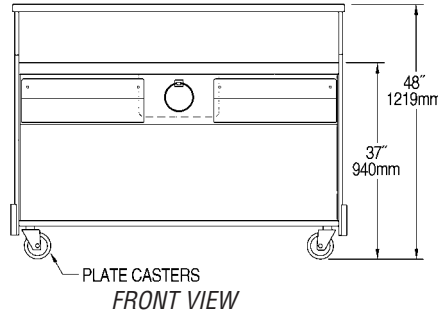

KaTom Restaurant Supply, Inc.

Profit from the Eagle Advantage®

Item No.: _____
 Project No.: _____
 S.I.S. No.: _____

Portable Bars

Standard Portable Bar

model #	description	weight	
		lbs.	kg
PB-5	(see front page)	292	132.5