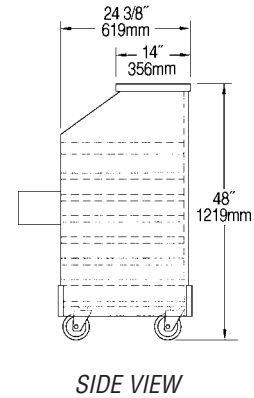

MODELS:

- PB-5 DPB-5L DPB-5LR
- DPB-5 DPB-5R

Design and Construction Features on all models

- Shipped fully assembled.
- 4" x 1" (102 x 25mm) plate casters, two with brake.
- Black melamine exterior.
- Black formica top.
- Stainless steel interior working surface.
- 15½" x 19¼" x 8" (391 x 502 x 203mm) ice bin with 1½" (38mm) drain.
- All models are 63" (1600mm) in length.
- Complete with bumper guards.
- Optional 7-circuit sealed-in post-mix cold plate available. Comes with 15½" x 18½" x 8" (384 x 470 x 203mm) replacement ice bin. To order, add suffix "-7" to model number.

KaTom Restaurant Supply, Inc.

Profit from the Eagle Advantage®

Item No.: _____
 Project No.: _____
 S.I.S. No.: _____

Portable Bars

Standard Portable Bar

model #	description	weight	
		lbs.	kg
PB-5	(see front page)	292	132.5

Deluxe Portable Bars

(note: #DPB-5 shown)

model #	description	weight	
		lbs.	kg
DPB-5	(see front page)	225	102.1
DPB-5L	same as DPB-5, plus add'l locking cabinet at left, and add'l stainless steel speed rail	240	108.9
DPB-5R	same as DPB-5, plus add'l locking cabinet at right, and add'l stainless steel speed rail	240	108.9
DPB-5LR	same as DPB-5, plus two add'l locking cabinets and two add'l stainless steel speed rails	250	113.4