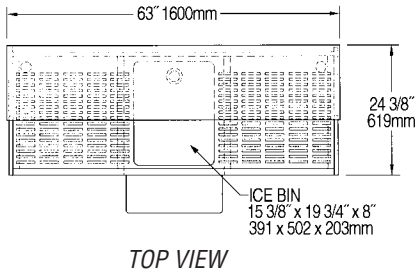

Deluxe Portable Bars

(note: #DPB-5 shown)

model #	description	weight	
		lbs.	kg
DPB-5	(see front page)	225	102.1
DPB-5L	same as DPB-5, plus add'l locking cabinet at left, and add'l stainless steel speed rail	240	108.9
DPB-5R	same as DPB-5, plus add'l locking cabinet at right, and add'l stainless steel speed rail	240	108.9
DPB-5LR	same as DPB-5, plus two add'l locking cabinets and two add'l stainless steel speed rails	250	113.4

EAGLE GROUP
100 Industrial Boulevard, Clayton, DE 19938-8903 USA
Phone: 302-653-3000 • Fax: 302-653-2065
www.eaglegrp.com

Foodservice Division: Phone 800-441-8440
MHC/Retail Display Divisions: Phone 800-637-5100

Printed in U.S.A.
©2012 by Eagle Group
Rev. 02/12

Spec sheets available for viewing, printing or downloading from our online literature library at www.eaglegrp.com

Although every attempt has been made to ensure the accuracy of the information provided, we cannot be held responsible for typographical or printing errors. Information and specifications are subject to change without notice. Please confirm at time of order.