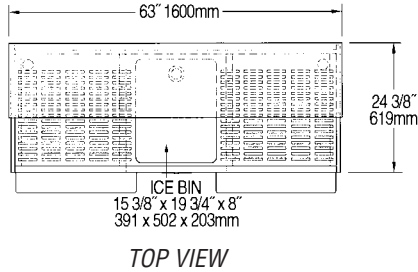

MODELS:

- PB-5 DPB-5L DPB-5LR
- DPB-5 DPB-5R

Design and Construction Features on all models

- Shipped fully assembled.
- 4" x 1" (102 x 25mm) plate casters, two with brake.
- Black melamine exterior.
- Black formica top.
- Stainless steel interior working surface.
- 15½" x 19¼" x 8" (391 x 502 x 203mm) ice bin with 1½" (38mm) drain.
- All models are 63" (1600mm) in length.
- Complete with bumper guards.
- Optional 7-circuit sealed-in post-mix cold plate available. Comes with 15½" x 18½" x 8" (384 x 470 x 203mm) replacement ice bin. To order, add suffix "-7" to model number.

KaTom Restaurant Supply, Inc.

Profit from the Eagle Advantage®

Item No.: _____
 Project No.: _____
 S.I.S. No.: _____

Portable Bars

Standard Portable Bar

model #	description	weight	
		lbs.	kg
PB-5	(see front page)	292	132.5