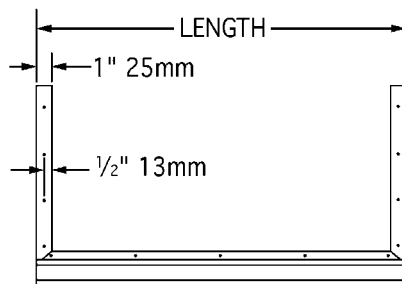

### Design and Construction Features

- Space-saving wall mount design.
- Available in 18" or 24" (457 or 610mm) widths.
- Standard length is 24" (610mm).
- Heavy gauge stainless steel polished to #3 finish.
- Marine counter edge in front prevents microwave from sliding off.
- Hole with black rubber grommet, located toward the rear of shelf.

# Microwave Shelves

TOP VIEW

FRONT VIEW

SIDE VIEW

model #	width		length		weight	
	in.	mm	in.	mm	lbs.	kg
MWS1824	18"	457	24"	610	17	7.7
MWS2424	24"	610	24"	610	23	10.4

**EAGLE GROUP**  
 100 Industrial Boulevard, Clayton, DE 19938-8903 USA  
 Phone: 302-653-3000 • Fax: 302-653-2065  
 www.eaglegrp.com