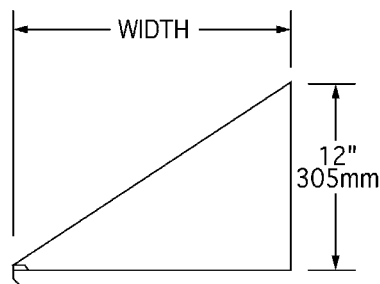

# Microwave Shelves

TOP VIEW

FRONT VIEW

SIDE VIEW

model #	width		length		weight	
	in.	mm	in.	mm	lbs.	kg
MWS1824	18"	457	24"	610	17	7.7
MWS2424	24"	610	24"	610	23	10.4

**EAGLE GROUP**  
 100 Industrial Boulevard, Clayton, DE 19938-8903 USA  
 Phone: 302-653-3000 • Fax: 302-653-2065  
 www.eaglegrp.com