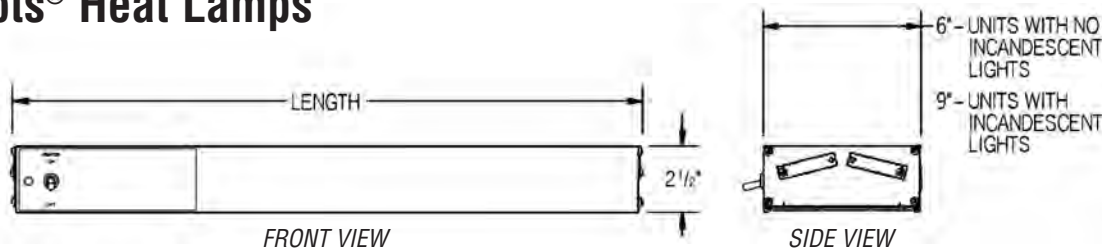

Profit from the Eagle Advantage®

Item No.: _____
Project No.: _____
S.I.S. No.: _____

RedHots® Heat Lamps

Standard- and High-Watt Units

STANDARD WATT, WITHOUT INCANDESCENT LIGHTS		STANDARD WATT, WITH INCANDESCENT LIGHTS		HIGH WATT UNITS, WITHOUT INCANDESCENT LIGHTS		HIGH WATT UNITS, WITH INCANDESCENT LIGHTS		length		voltage**
model #	wattage	model #	wattage*	model #	wattage	model #	wattage*	in.	mm	
RHHL-18-240	250W	RHHL-18-240-L	310W	RHHL-18-240-H	350W	RHHL-18-240-H-L	410W	18"	457	240V
RHHL-24-240	350W	RHHL-24-240-L	470W	RHHL-24-240-H	500W	RHHL-24-240-H-L	620W	24"	610	240V
RHHL-30-240	450W	RHHL-30-240-L	570W	RHHL-30-240-H	660W	RHHL-30-240-H-L	780W	30"	762	240V
RHHL-36-240	575W	RHHL-36-240-L	755W	RHHL-36-240-H	862.5W	RHHL-36-240-H-L	1042.5W	36"	914	240V
RHHL-42-240	675W	RHHL-42-240-L	855W	RHHL-42-240-H	1025W	RHHL-42-240-H-L	1205W	42"	1067	240V
RHHL-48-240	800W	RHHL-48-240-L	1040W	RHHL-48-240-H	1200W	RHHL-48-240-H-L	1440W	48"	1219	240V
RHHL-54-240	925W	RHHL-54-240-L	1165W	RHHL-54-240-H	1250W	RHHL-54-240-H-L	1490W	54"	1372	240V
RHHL-60-240	1050W	RHHL-60-240-L	1350W	RHHL-60-240-H	1400W	RHHL-60-240-H-L	1700W	60"	1524	240V
RHHL-66-240	1160W	RHHL-66-240-L	1460W	RHHL-66-240-H	1560W	RHHL-66-240-H-L	1860W	66"	1676	240V
RHHL-72-240	1275W	RHHL-72-240-L	1635W	RHHL-72-240-H	1725W	RHHL-72-240-H-L	2085W	72"	1829	240V
RHHL-84-240	1500W	RHHL-84-240-L	1920W	RHHL-84-240-H	2050W	RHHL-84-240-H-L	2470W	84"	2134	240V
RHHL-96-240	1725W	RHHL-96-240-L	2205W	RHHL-96-240-H	2400W	RHHL-96-240-H-L	2880W	96"	2438	240V
RHHL-108-240	1850W	RHHL-108-240-L	2330W	RHHL-108-240-H	2500W	RHHL-108-240-H-L	2980W	108"	2743	240V
RHHL-120-240	2100W	RHHL-120-240-L	2640W	RHHL-120-240-H	2800W	RHHL-120-240-H-L	3340W	120"	3048	240V
RHHL-132-240	2320W	RHHL-132-240-L	2920W	RHHL-132-240-H	3120W	RHHL-132-240-H-L	3720W	132"	3353	240V
RHHL-144-240	2550W	RHHL-144-240-L	3210W	RHHL-144-240-H	3450W	RHHL-144-240-H-L	3810W	144"	3658	240V

Standard- and High-Watt Units with Remote (Note: When ordering, please specify if unit needs toggle or infinite switch.)