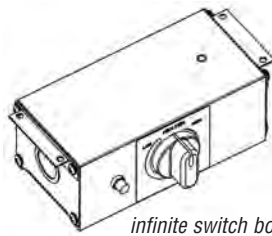

Profit from the Eagle Advantage®

Specification Sheet

Short Form Specifications

Eagle RedHots® Heat Lamp, model _____. Extruded aluminum exterior housing, with interior aluminized reflector plate to focus heat. Available in standard or high wattage. Units with lights have 60-watt incandescent bulbs with shatter-proof Teflon coating, with dedicated switch. All units have toggle switch with indicator light per heating element. When ordering remote, please specify if toggle or infinite switch is needed.

heat lamp without lights

toggle switch box

infinite switch box

Remote Switch Boxes for Heat Lamps

See back page for all Heat Lamp model #s.

applicable heat lamps	heat lamp lengths*		TOGGLE SWITCH BOXES		INFINITE SWITCH BOXES		
	in.	mm	FOR 120V*, 208V, and 240V HEAT LAMPS	model #	FOR 120V * HEAT LAMPS	FOR 208V HEAT LAMPS	FOR 240V HEAT LAMPS
standard-watt units without lights (heat lamp model #s with suffix -R)	18" - 96"	457 - 2438		410301	411182	411172	410302
	108"-144"	2743 - 3658		410303	411184	411174	410304
standard-watt units with lights (heat lamp model #s with suffix -L-R)	18" - 96"	457 - 2438		410308	411185	411175	410305
	108"-144"	2743 - 3658		410306	411187	411177	410307
high-watt units without lights (heat lamp model #s with suffix -H-R)	18" - 60"	457 - 1524		410301	411182	411172	410302
	66" - 144"	1676 - 3658		410303	411184	411174	410304
high-watt units with lights (heat lamp model #s with suffix -H-L-R)	18" - 60"	457 - 1524		410308	411185	411175	410305
	66" - 144"	1676 - 3658		410306	411187	411177	410307