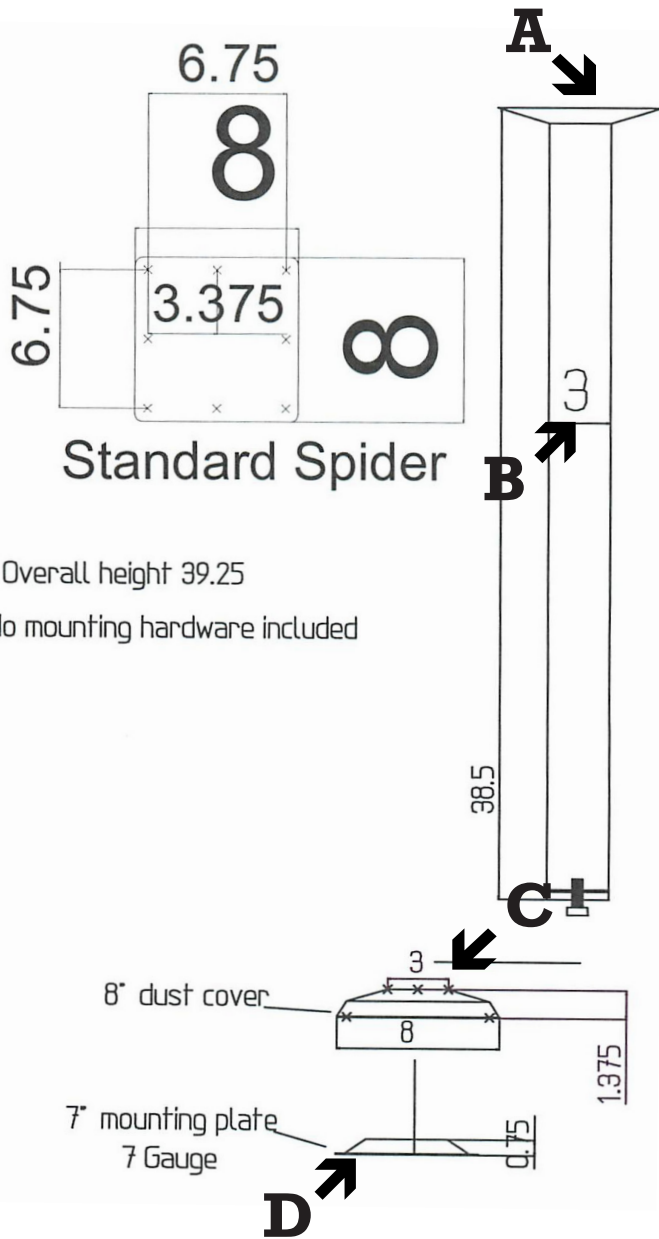

255 Welter Drive
 Monticello, IA 52310
 Phone: (877) 465-4344
 Fax: (877) 465-4042

www.oakstreetmfg.com

BAR HEIGHT BOLT DOWN BASE: BDB-BAR

Overall height 39.25

No mounting hardware included

- Constructed of heavy 18 gauge steel tubes and cast iron, powder coated in premium black wrinkle finish
- Labor-saver column and spider
- Easy two-piece construction: column attaches to mounting plate with metric bolt, lock washer and nut
- Spider attaches to tabletop with (8) 3/4" #10 screws
- Floor mounting hardware is not included
- Suggested base applications listed below
- F.O.B. Monticello, Iowa

SUGGESTED BASE APPLICATIONS

Square Tops	Round Tops
24" x 24" BDB-BAR	24" Round BDB-BAR

For other applications, please consult factory.

SPIDER (A)	COLUMN (B)	DUST COVER (C)	MOUNTING PLATE (D)
8" x 8" 11" DIAGONAL	3" WIDTH	3" TOP 8" BASE	7"
OVERALL HEIGHT: 39-1/4"			

BAR HEIGHT BOLT DOWN BASE: BDB-BAR