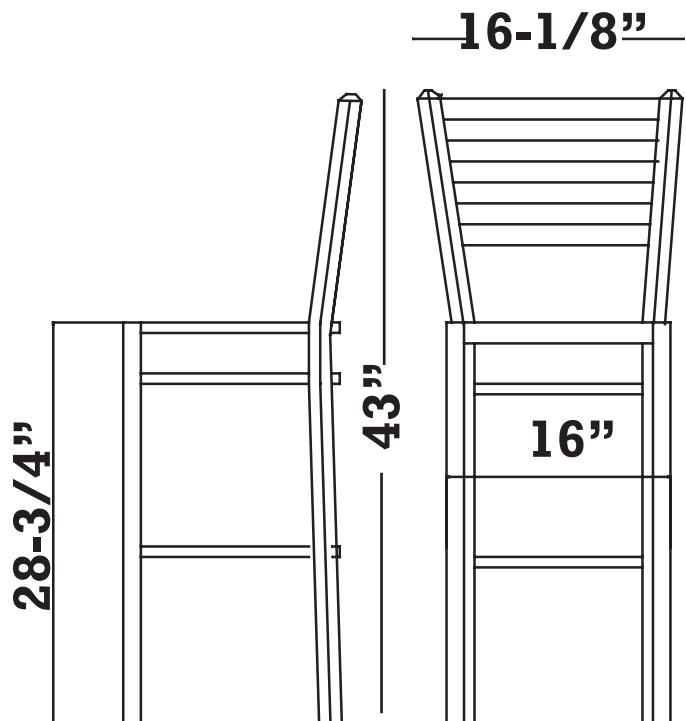

255 Welter Drive
 Monticello, IA 52310
 Phone: (877) 465-4344
 Fax: (877) 465-4042

www.oakstreetmfg.com

ECONOMY LADDERBACK METAL FRAME BARSTOOL: SL1301

- Premium black powder coat wrinkle finish
- 17 gauge, 1-1/4" steel tubing
- Mig welded frame
- Tubular top rung
- Standard leg supports
- Non-marring poly glides
- Seat ships unattached - *simple seat attachment is required*
- 1" thick economy vinyl seat available in black only
- Also available in Mahogany Vein finish
- Dining chair weight: 19 lbs.
- F.O.B. Monticello, Iowa and Rancho Cucamonga, California

VINYL SEAT DIMENSIONS:
 17" deep x 18" wide x 1" thick

AVAILABLE MODELS:

- | | |
|----------------------|--------------------------|
| SL1301 | Black Frame |
| SL1301-MV | Mahogany Vein Frame |
| SL1301-FRAME ONLY | Black Frame Only |
| SL1301-MV-FRAME ONLY | Mahogany Vein Frame Only |

ECONOMY LADDERBACK METAL FRAME BARSTOOL: SL1301