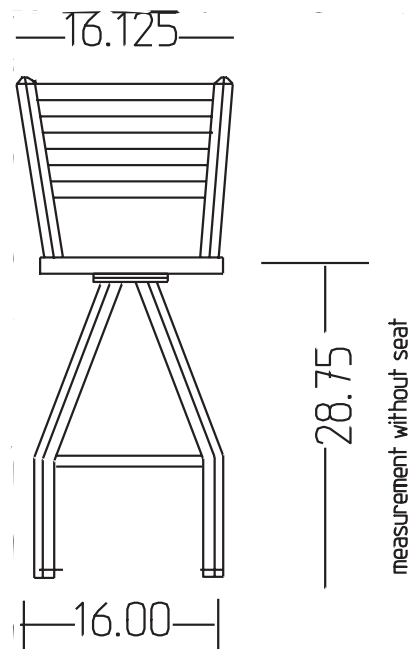

VERTICALBACK METAL SWIVEL BARSTOOL: SL2090-S