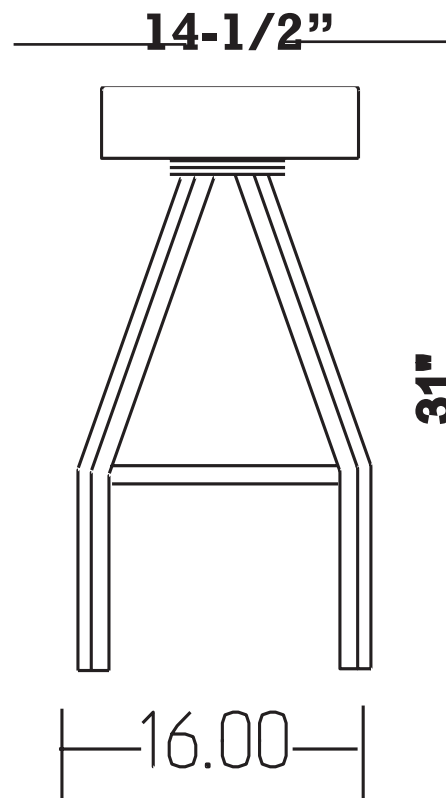

255 Welter Drive
Monticello, IA 52310
Phone: (877) 465-4344
Fax: (877) 465-4042

www.oakstreetmfg.com

STANDARD BUTTON TOP BARSTOOL WITH BLACK POWDER COAT SWIVEL FRAME: SL2132

- Black gloss frame finish
- Flat swivel
- Metal ball bearings
- Non-marring poly glides
- Quality fabric backed commercial grade vinyl
- Plywood seat core
- Quality fabric backed grade 2 vinyl
- Available vinyl colors: Black, Buckskin, Espresso, Red and Wine
- Seat ships unattached - *simple seat attachment is required*
- F.O.B. Monticello, Iowa and Rancho Cucamonga, California