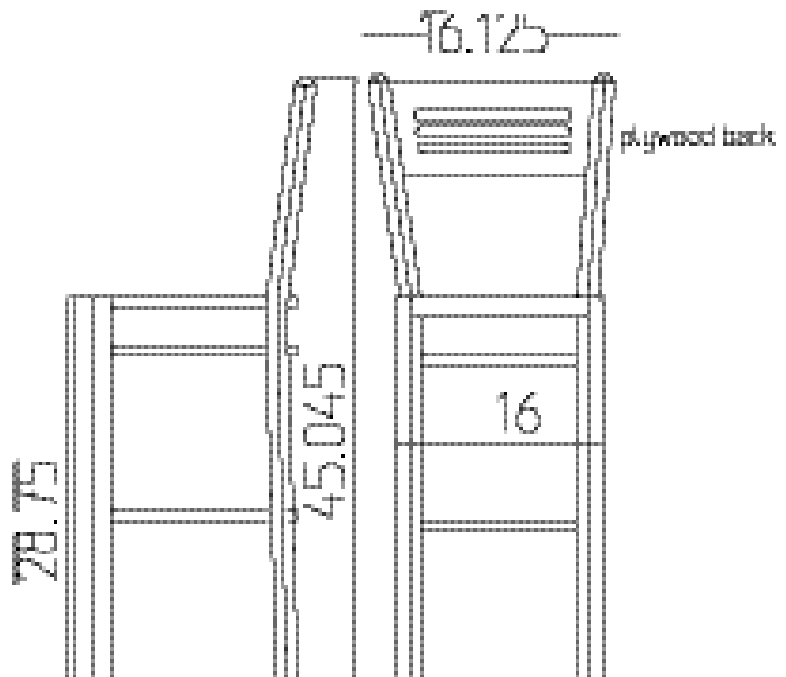

AVAILABLE MODELS:

SL2150-1-SH-BLK	Black Vinyl Seat
SL2150-1-SH-BUC	Buckskin Vinyl Seat
SL2150-1-SH-ESP	Espresso Vinyl Seat
SL2150-1-SH-RED	Red Vinyl Seat
SL2150-1-SH-WINE	Wine Vinyl Seat
SL2150-1-SH-N	Natural Wood Seat
SL2150-1-SH-M	Mahogany Wood Seat
SL2150-1-SH-C	Cherry Wood Seat
SL2150-1-SH-WA	Walnut Wood Seat
SL2150-1-SH-WB	Black Wood Seat

SL2150-1-SH-FRAME ONLY Frame Only, No Seat