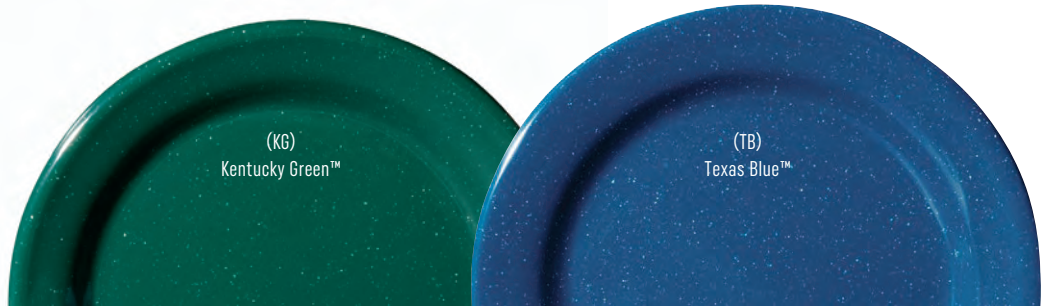

HSB-112- available in Texas Blue (TB) only.

Melamine Small Bowl

BF-070-TB	10 oz. (10 oz. rim-full)	296 ml (296 ml)	4 dz.
------------------	--------------------------	-----------------	-------

BF-070- available in Texas Blue (TB) only.

Matching Mugs & Saucers
available on pages 67 - 69.

(KG)
Kentucky Green™

(TB)
Texas Blue™