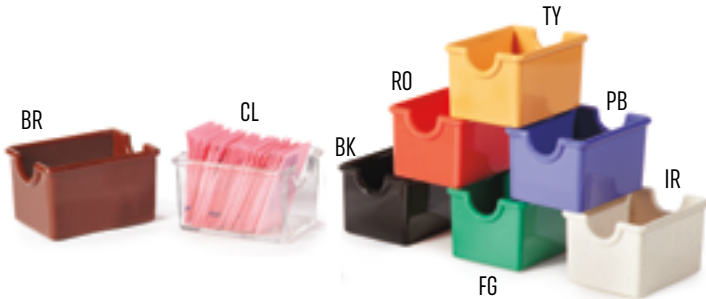

AVAILABLE COLORS

4-31862

Metal Sugar Caddy

4-31862 3.5" x 2.5", Teflon-Coated 24 ea.
8.9 cm x 6.4 cm

SSSUG-01

Metal Sugar Caddy

SSSUG-01 2" x 2", Stainless Steel 1 ea.
5.1 cm x 5.1 cm

SAN Sugar Caddies

SC-66- 3.5" x 2.5" 2 dz.
8.9 cm x 6.4 cm

Colors

BK W BR IR CL FG PB RO TY

Condiment Jars

CD-8-CL 8 oz., 3" Condiment Jar & Cover 2 dz.
237 ml, 7.6 cm

CD-8-B-2-CL 8 oz., 3" Condiment Jar Only 2 dz.
237 ml, 7.6 cm

CD-8-C-2-CL Condiment Jar Cover Only 2 dz.
177 ml

Colors

CL
CL
CL

Dredge w/3 Types of Lids

SC-180 8 oz., 3" 2 dz.
237 ml, 7.6 cm

Colors

CL

Creamers