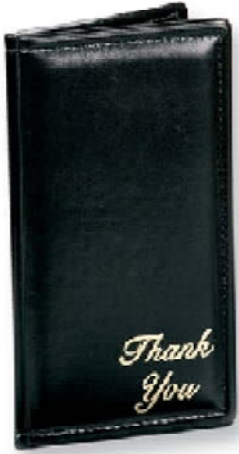

Products

Guest Check Holders-Padded

Padded Guest Check covers are sealed with stitched edges. Highlights include a credit card holder and two corner pockets on the inside. "Thank You" is stamped on lower right hand corner in gold.

Cover Colors: