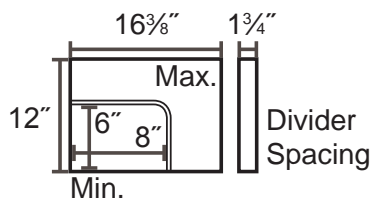

Tablet Computer Charging Station

LLTP24-B

31¹/₈" W x 21¹/₈" D x 40¹/₈" H
Min/Max Laptop /
Chromebook:

- Sleek and mobile unit capable of charging and securing up to 24 Chromebooks or tablets (sold separately)
- Cabinet and tablet shelves come fully assembled.
- Measures 31¹/₈" W x 21¹/₈" D x 40¹/₈" H
- Rack shelves are 26"W x 16"D with 12"H of top clearance
- The bottom shelf contains 3¹/₄" H top of clearance, perfect for storing accessories
- The rubber-coated dividers keep your tablets organized and protected. Each divider is 1³/₄" apart.
- Includes two 12-Outlet 120V/15A vertical power strip to keep your devices fully charged.
- Plenty of ventilation allows air to circulate freely through the unit.
- Includes four 4" casters, two with locking brakes.
- Locking front and rear access doors include two sets of keys
- Maximum weight capacity of 175lbs (evenly distributed)

Rear access door has 12 outlets on each side.