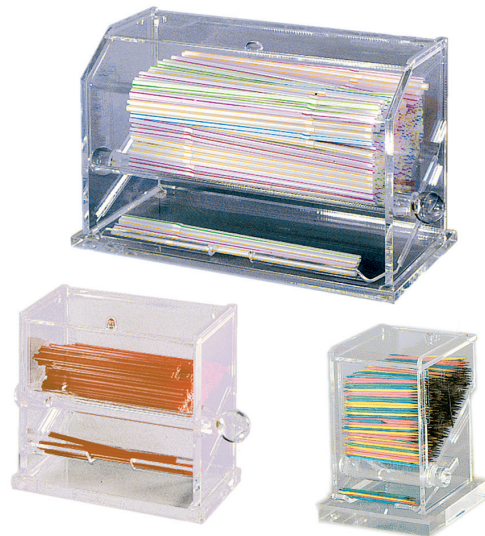

Name/Business Card Holders

ITEM	DESCRIPTION	PACK
NCH-40	Clear Plastic - Holds up to 40 Cards	24

Guest Check Holders & Tip Trays

ITEM	DESCRIPTION	DIMENSIONS	PACK
GCF-BK	Black with Gold imprint	5 1/2" x 10"	12
TTP-46	Gold Imprint on Black	4 1/2" x 6 1/2"	36

Table Card Holders - Acrylic

ITEM	THICKNESS	DIMENSIONS	PACK
ACH-46	2mm	4" x 6"	12
ACH-48	2mm	4" x 8"	12
ACH-53	2mm	5 1/2" x 3 1/2"	12
ACH-57	2mm	5" x 7"	12
ACH-811	2mm	8 1/2" x 11"	12

Straw & Toothpick Holders - Acrylic

ITEM	DESCRIPTION	PACK
SD-AC	Straw Dispenser	6
SSD-AC	Stir Dispenser	12
TPD-AC	Toothpick Dispenser	6

Display Cases - Acrylic

ITEM	DESCRIPTION	DIMENSIONS	PACK
APB-1424FD	4-Tray (KD)	14" x 24" x 24"	1
APB-2112FD	2-Tray (KD)	21" x 17 1/2" x 12"	1
APB-2117	3-Tray (KD)	21" x 17 1/2" x 16 1/2"	1
AT-1320	Acrylic Trays (only)	Fits All Update Display Cases	12