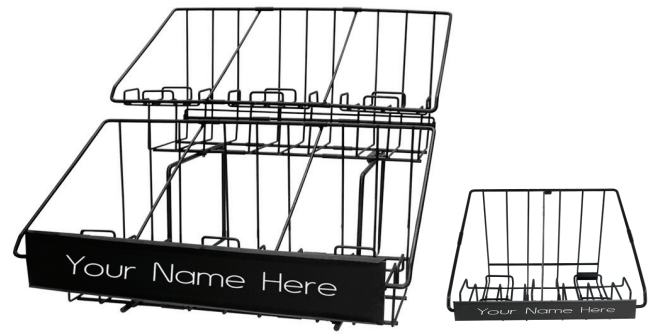

Stainless Steel Lined

Sup-R-Serv® Stainless Steel Body

ITEM	DESCRIPTION	SIZE	PACK
NVSL-25BK	Lever Top	2.5 Lt./84 Oz. 14 1/2" x 5 1/2"	6
NVSL-25OR	Lever Top - Decaf	2.5 Lt./84 Oz. 14 1/2" x 5 1/2"	6
NVSL-30BK	Lever Top	3.0 Lt./101 Oz. 15 1/8" x 5 1/2"	6
NVSL-30OR	Lever Top - Decaf	3.0 Lt./101 Oz. 15 1/8" x 5 1/2"	6
NVSP-25BK	Push-Button Top	2.5 Lt./84 Oz. 13 3/4" x 5 1/2"	6
NVSP-25OR	Push-Button Top - Decaf	2.5 Lt./84 Oz. 13 3/4" x 5 1/2"	6
NVSP-30BK	Push-Button Top	3.0 Lt./101 Oz. 15 1/8" x 5 1/2"	6
NVSP-30OR	Push-Button Top - Decaf	3.0 Lt./101 Oz. 15 1/8" x 5 1/2"	6

Gravity Flow Dispensers

ITEM	DESCRIPTION	SIZE	PACK
TGD-15G	S/S Lined, Sight Glass w/Base	5.7 Lt./1.5 Gallon	1
AY-AE25	Glass Lined, Sight Glass w/Base	2.5 Lt./84 Oz.	6
AY-AE25N	Glass Lined, Sight Glass	2.5 Lt./84 Oz.	6

Airpot Racks - Wire

ITEM	DESCRIPTION	DIMENSIONS	PACK
APRK-2	1 Tier 2 Airpots	14"L x 10"W x 9 7/8"H	1
APRK-3	1 Tier 3 Airpots	20 1/4"L x 11 1/8"W x 9 1/2"H	1
APRK-4	2 Tier 4 Airpots	14"L x 23 1/8"W x 17 1/2"H	1
APRK-6	2 Tier 6 Airpots	20 1/4"L x 23 1/8"W x 17 3/8"H	1

Airpot Stations - Plastic

Complete with risers for smaller pots, removable S/S drip trays

ITEM	DESCRIPTION	DIMENSIONS	PACK
APSTN-2N	2 Airpot Station	25"L x 12 1/2"W x 5 3/4"H	4

Drip Trays

ITEM	DESCRIPTION	DIMENSIONS	PACK
DT-3050	Black Plastic - Rectangle	Fits APRK Racks	12
DT-3545	Black Plastic - Rectangle	3 1/2" x 4 1/2"	12
DT-6X6	Black Plastic - Octagon	6" x 6"	12
DTS-419	S/S - Rectangle	4" x 19"	12