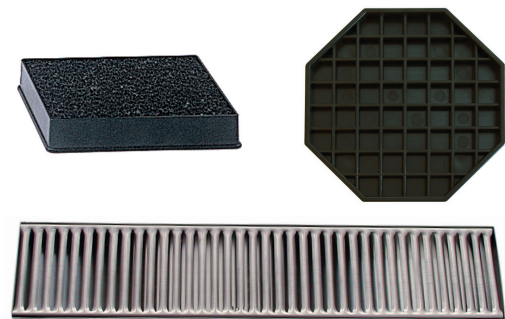

Stainless Steel Lined

Sup-R-Serv® Stainless Steel Body

ITEM	DESCRIPTION	SIZE	PACK
NVSL-25BK	Lever Top	2.5 Lt./84 Oz. 14 1/2" x 5 1/2"	6
NVSL-25OR	Lever Top - Decaf	2.5 Lt./84 Oz. 14 1/2" x 5 1/2"	6
NVSL-30BK	Lever Top	3.0 Lt./101 Oz. 15 1/8" x 5 1/2"	6
NVSL-30OR	Lever Top - Decaf	3.0 Lt./101 Oz. 15 1/8" x 5 1/2"	6
NVSP-25BK	Push-Button Top	2.5 Lt./84 Oz. 13 3/4" x 5 1/2"	6
NVSP-25OR	Push-Button Top - Decaf	2.5 Lt./84 Oz. 13 3/4" x 5 1/2"	6
NVSP-30BK	Push-Button Top	3.0 Lt./101 Oz. 15 1/8" x 5 1/2"	6
NVSP-30OR	Push-Button Top - Decaf	3.0 Lt./101 Oz. 15 1/8" x 5 1/2"	6

Gravity Flow Dispensers

ITEM	DESCRIPTION	SIZE	PACK
TGD-15G	S/S Lined, Sight Glass w/Base	5.7 Lt./1.5 Gallon	1
AY-AE25	Glass Lined, Sight Glass w/Base	2.5 Lt./84 Oz.	6
AY-AE25N	Glass Lined, Sight Glass	2.5 Lt./84 Oz.	6

Airpot Racks - Wire

ITEM	DESCRIPTION	DIMENSIONS	PACK
APRK-2	1 Tier 2 Airpots	14"L x 10"W x 9 7/8"H	1
APRK-3	1 Tier 3 Airpots	20 1/4"L x 11 1/8"W x 9 1/2"H	1
APRK-4	2 Tier 4 Airpots	14"L x 23 1/8"W x 17 1/2"H	1
APRK-6	2 Tier 6 Airpots	20 1/4"L x 23 1/8"W x 17 3/8"H	1

Airpot Stations - Plastic

Complete with risers for smaller pots, removable S/S drip trays

ITEM	DESCRIPTION	DIMENSIONS	PACK
APSTN-2N	2 Airpot Station	25"L x 12 1/2"W x 5 3/4"H	4

Drip Trays

ITEM	DESCRIPTION	DIMENSIONS	PACK
DT-3050	Black Plastic - Rectangle	Fits APRK Racks	12
DT-3545	Black Plastic - Rectangle	3 1/2" x 4 1/2"	12
DT-6X6	Black Plastic - Octagon	6" x 6"	12
DTS-419	S/S - Rectangle	4" x 19"	12