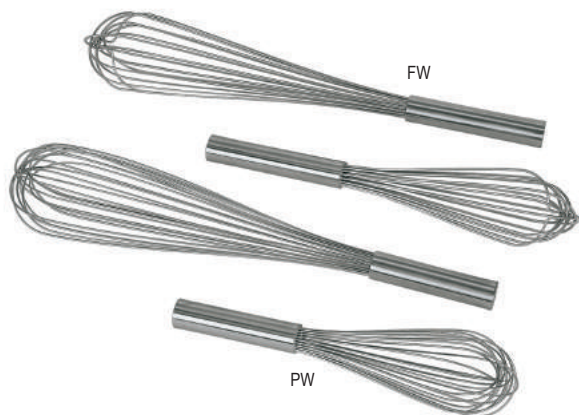

Scoops

ITEM	DESCRIPTION	CAPACITY	PACK
AS-5	Aluminum	5 Oz.	12
AS-12	Aluminum	12 Oz.	12
AS-24	Aluminum	24 Oz.	12
AS-38	Aluminum	38 Oz.	12
AS-58	Aluminum	58 Oz.	12
AS-85	Aluminum	85 Oz.	12
ASFB-210	Aluminum - Flat Bottom	4 Oz.	12
ASFB-250	Aluminum - Flat Bottom	7 Oz.	12
ASFB-310	Aluminum - Flat Bottom	16 Oz.	12
SCP-6C	Polycarbonate - Clear	6 Oz.	12
SCP-12C	Polycarbonate - Clear	12 Oz.	12
SCP-24C	Polycarbonate - Clear	24 Oz.	12
SCP-64CY	Polycarbonate - Clear	64 Oz.	12

Whips - Stainless Steel

ITEM	DESCRIPTION	PACK
FW-10	10" French Whip	12
FW-12	12" French Whip	12
FW-14	14" French Whip	12
FW-16	16" French Whip	12
FW-18	18" French Whip	12
FW-20	20" French Whip	12
FW-22	22" French Whip	12
FW-24	24" French Whip	12
PW-10	10" Piano Wire Whip	12
PW-12	12" Piano Wire Whip	12
PW-14	14" Piano Wire Whip	12
PW-16	16" Piano Wire Whip	12
PW-18	18" Piano Wire Whip	12

Kettle Whips - Stainless Steel

ITEM	DESCRIPTION	PACK
KW-48	48" Kettle Whip	2

Mayonnaise Whips - Stainless Steel

ITEM	DESCRIPTION	PACK
MW-40	40" Mayonnaise Whip	2

Mixing Paddles - Stainless Steel

ITEM	DESCRIPTION	PACK
MPS-36	36" Stainless Steel -Mirror Polished	6
MPS-48	48" Stainless Steel -Mirror Polished	6
MPS-60	60" Stainless Steel -Mirror Polished	6