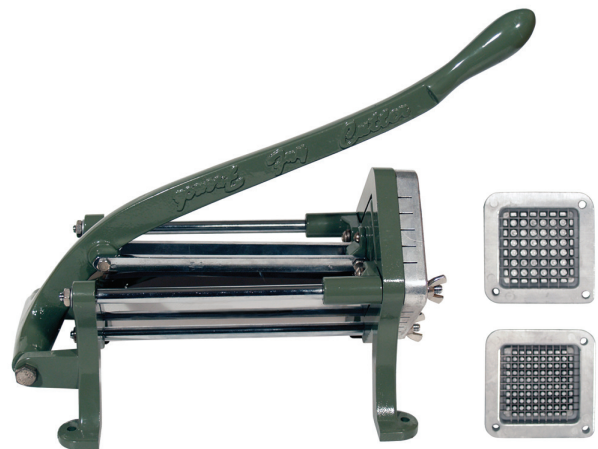

### Rectangular Wire Fry Baskets

ITEM	DESCRIPTION	DIMENSIONS	PACK
FB-126	Rectangular	12 <sup>7</sup> / <sub>8</sub> " x 6 <sup>1</sup> / <sub>2</sub> " x 5"	6
FB-135	Rectangular	13 <sup>1</sup> / <sub>4</sub> " x 5 <sup>3</sup> / <sub>4</sub> " x 5 <sup>3</sup> / <sub>4</sub> "	6
FB-115PH	Rectangular w/Plastic Handle	11" x 5 <sup>1</sup> / <sub>2</sub> " x 4"	6
FB-126PH	Rectangular w/Plastic Handle	12 <sup>7</sup> / <sub>8</sub> " x 6 <sup>1</sup> / <sub>2</sub> " x 5 <sup>1</sup> / <sub>8</sub> "	6
FB-135PH	Rectangular w/Plastic Handle	13 <sup>1</sup> / <sub>4</sub> " x 5 <sup>3</sup> / <sub>4</sub> " x 5 <sup>3</sup> / <sub>4</sub> "	6
FB-178PH	Rectangular w/Plastic Handle	17" x 8" x 5 <sup>3</sup> / <sub>4</sub> "	6

### Grease Filter Cones & Holders

ITEM	DESCRIPTION	PACK
GFCR-189	Chrome-Plated Conical Filter Cone Holder	6
GFC-109	Filter Cones - 40 count box	6bx

### Rectangular Fry Basket Press

ITEM	DESCRIPTION	DIMENSIONS	PACK
FB-PRS	Rectangular w/Plastic Handle	10 <sup>1</sup> / <sub>2</sub> " x 4 <sup>3</sup> / <sub>4</sub> "	12

### French Fry Baggers

ITEM	DESCRIPTION	PACK
FFB-SSDH	Stainless Steel, Removable Dual Handles	12