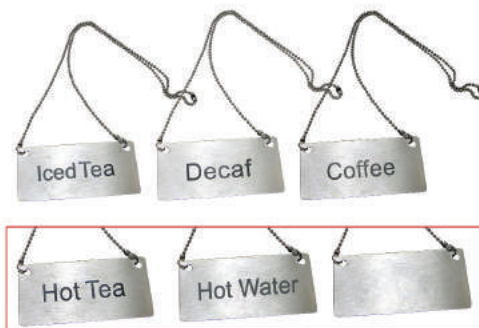

Tiara Mugs, Cups & Saucers

ITEM	DESCRIPTION	SIZE	PACK
TW-30	Espresso Cup - White	3 Oz.	3dz
TW-60	Cappuccino Cup - White	6 Oz.	3dz
TW-80	Mug - White	8 Oz.	3dz
TIA-75	Mug - Ivory	7.5 Oz.	3dz
TW-130	Cappuccino Cup - White	13 Oz.	2dz

Saucers

ITEM	DESCRIPTION	SIZE	PACK
TW-30SR	Saucer for TW-30	5" Diameter	3dz
TW-60SR	Saucer for TW-60	6" Diameter	3dz
TW-130SR	Saucer for TW-130	6 1/8" Diameter	4dz

Beverage Chain Signs - Stainless Steel

• 3 1/2" x 1 3/4" with 22" chain

ITEM	DESCRIPTION	PACK
CS-BLNK	Blank Sign	12
CS-HTE	"Hot Tea" Sign	12
CS-DEC	"Decaf" Sign	12
CS-CFE	"Coffee" Sign	12
CS-HWT	"Hot Water" Sign	12
CS-ITE	"Iced Tea" Sign	12

Princess Mugs

ITEM	DESCRIPTION	SIZE	PACK
PRS-75	Princess - Caramel	7 1/2 Oz.	3dz

2-Station Decanter Warmer

• Stainless steel - dual control

ITEM	DESCRIPTION	PACK
THP	120V, 200w 14 1/8"L x 8"W x 2 1/2"H	1

Beverage Tent Signs - Stainless Steel