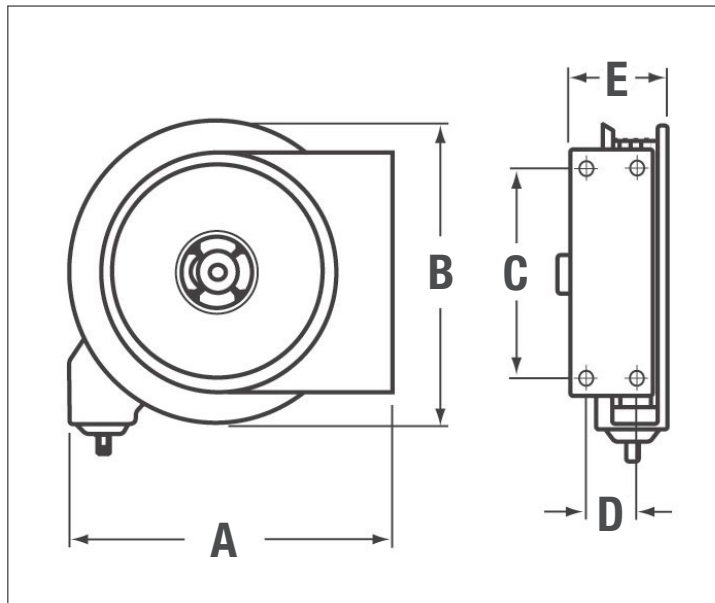

24-501 SHOWN

**THIS PRODUCT DOES NOT REQUIRE
LOW LEAD COMPLIANCE**

SPECIFICATIONS

- Full 35' hose length
- Heavy-duty hose tested to 210°F (99°C) and 250 PSI (18 BAR)
- Mounts on 3/8"-18 NPT inlets
- 67" overall height
- Shipping weight: 50 lbs.

Rev. 02/2012
No. 24-501

KaTom Restaurant Supply, Inc.

ROYAL SERIES PLUMBING

ENCLOSED GRAY POWDER COATED
HOSE REEL with 4" CENTER FAUCET

MODEL: **24-501**

PROJECT: _____ ITEM #: _____ QTY: _____

DRAWING

A	14 1/2"
B	15"
C	9 3/4"
D	2 1/2"
E	7"