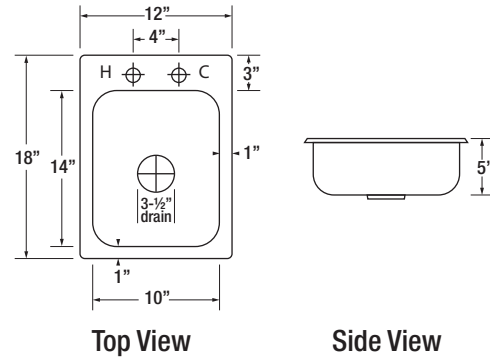

Model: _____ Item #: _____ Date: _____

Project: _____ Qty: _____ Approved By: _____

Drop-In Sinks with 3-1/2" Drains

DROP-IN SINKS

HS-1419

HS-1425

HS-3819

HS-1220

HS-1225