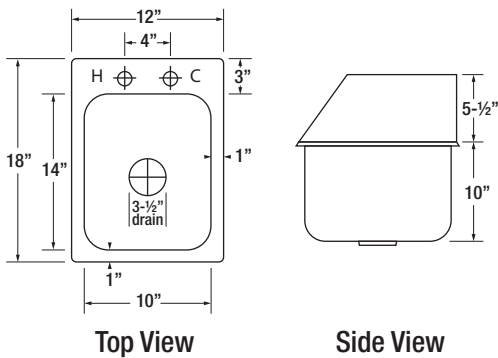

Model: _____ Item #: _____ Date: _____

Project: _____ Qty: _____ Approved By: _____

Drop-In Sinks with 3-1/2" Drains

DROP-IN SINKS

HS-1419

HS-1425

HS-3819

HS-1220

HS-1225