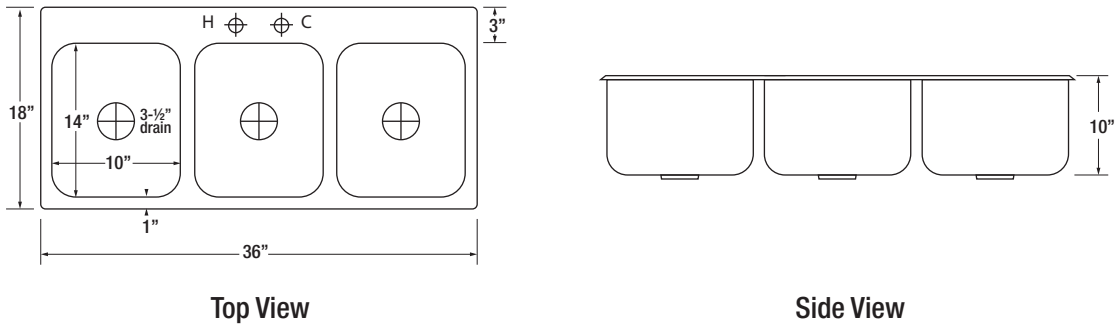

Model: _____ Item #: _____ Date: _____

Project: _____ Qty: _____ Approved By: _____

Drop-In Sinks with 3-1/2" Drains

DROP-IN SINKS

HS-1419

HS-1425

HS-3819

HS-1220

HS-1225