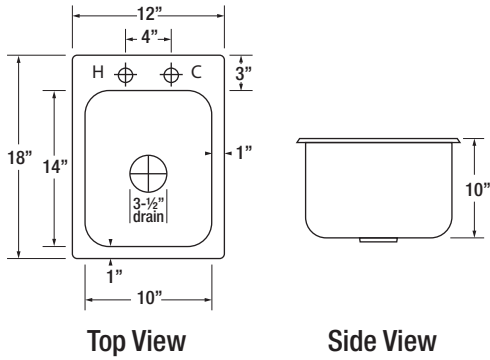

Model: _____ Item #: _____ Date: _____

Project: _____ Qty: _____ Approved By: _____

Drop-In Sinks with 3-1/2" Drains

DROP-IN SINKS

HS-1419