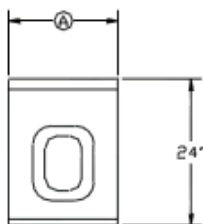

Model: _____ Item #: _____ Date: _____
 Project: _____ Qty: _____ Approved By: _____

Royal Series Trash Stations

Royal Series Underbar

KR24-T12 Shown

STANDARD FEATURES

Front Apron 20 gauge stainless steel clad over
20 gauge galvanized steel

Back Splash 20 gauge stainless steel

Sides 20 gauge stainless steel

Door 20 gauge stainless steel

- Stainless steel side splashes
- Front door lifts up for easy trash container removal
- Covered corner easy clean design
- Fits standard Slim Jim® (up to 30" high, trash receptacle not included)

Top View

Front View

Side View

Model Numbers	Overall Length Ⓐ	Location of Legs	Depth	Weight (lbs.)
KR24-T12	12"	N/A	24"	39
KR24-T14L	14"	Left	24"	45
KR24-T14R	14"	Right	24"	45
KR24-T14	14"	N/A	24"	45

NOTE: KR24-T12 & KR24-T14 Trash units must be mounted between two pieces of equipment unless attached to modular die wall