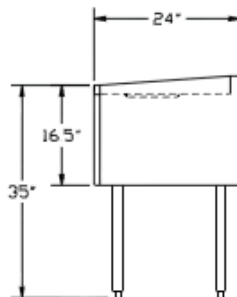

Back Splash 20 gauge stainless steel

Sides 20 gauge stainless steel

Door 20 gauge stainless steel

- Stainless steel side splashes
- Front door lifts up for easy trash container removal
- Covered corner easy clean design
- Fits standard Slim Jim® (up to 30" high, trash receptacle not included)

Top View

Front View

Side View

Model Numbers	Overall Length Ⓐ	Location of Legs	Depth	Weight (lbs.)
KR24-T12	12"	N/A	24"	39
KR24-T14L	14"	Left	24"	45
KR24-T14R	14"	Right	24"	45
KR24-T14	14"	N/A	24"	45

NOTE: KR24-T12 & KR24-T14 Trash units must be mounted between two pieces of equipment unless attached to modular die wall