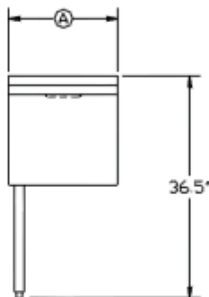

Model: _____ Item #: _____ Date: _____
 Project: _____ Qty: _____ Approved By: _____

Royal Series Trash Stations

Royal Series Underbar

KR24-T12 Shown

STANDARD FEATURES

Front Apron 20 gauge stainless steel clad over
20 gauge galvanized steel

Back Splash 20 gauge stainless steel

Sides 20 gauge stainless steel

Door 20 gauge stainless steel

- Stainless steel side splashes
- Front door lifts up for easy trash container removal
- Covered corner easy clean design
- Fits standard Slim Jim® (up to 30" high, trash receptacle not included)

Top View

Front View

Side View

Model Numbers	Overall Length Ⓐ	Location of Legs	Depth	Weight (lbs.)
KR24-T12	12"	N/A	24"	39
KR24-T14L	14"	Left	24"	45
KR24-T14R	14"	Right	24"	45
KR24-T14	14"	N/A	24"	45

NOTE: KR24-T12 & KR24-T14 Trash units must be mounted between two pieces of equipment unless attached to modular die wall