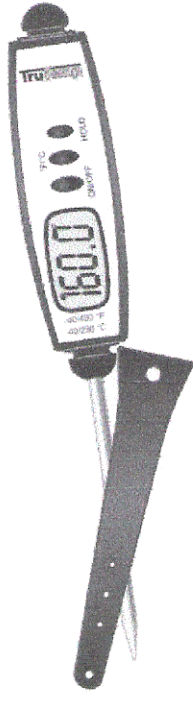

Model 3519 Waterproof Digital Thermometer

Primary Features

- Compact pen-style thermometer
- Large LCD display
- Professional quality & accuracy
- On/Off switch and Hold Feature
- Stainless steel stem
- Automatic shut off after 10 min conserves battery life
- Fast response time & one second display updates
- Waterproof for dependable use in kitchen or lab environments
- Wide temp range: -40F° to 450°F and -40°C to 230°C