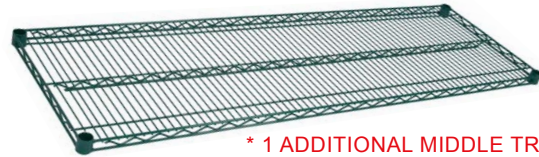

**John  
BOOS**  
Since 1887

ITEM #: \_\_\_\_\_ QTY: \_\_\_\_\_  
 MODEL #: \_\_\_\_\_  
 PROJECT NAME: \_\_\_\_\_

011020

3601 S. Banker St. Effingham, IL 62401 • P.O. BOX 609 • Ph: (888) 431-2667 • Fax: (800) 433-2667

## "CS-EPS" WIRE SHELVING - CHROME / EPOXY

### FEATURES:

- TRUSS DESIGN
- POSTS ARE NUMBERED FOR EASY ASSEMBLY
- UNITS 6 FT. AND LARGER ARE FURNISHED W/ 3 SUPPORT BRACKETS
- NSF CERTIFIED FOR ALL ENVIRONMENTS
- 300 LBS MAX CAPACITY PER SHELF EVENLY DISTRIBUTED
- 1200 LBS MAX CAPACITY FOR TOTAL SHELVING UNIT