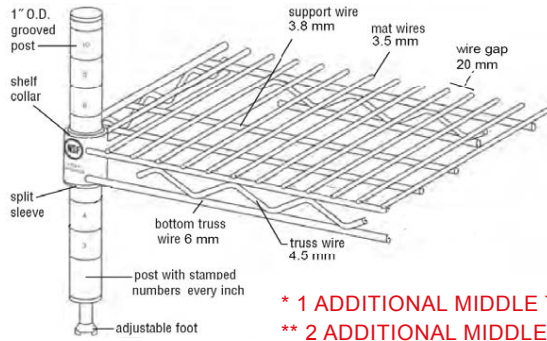

DETAILED SPECIFICATIONS

* 1 ADDITIONAL MIDDLE TRUSS
** 2 ADDITIONAL MIDDLE TRUSSES

WIRE SHELVING - CHROME / EPOXY

	CHROME	GREEN EPOXY	BLACK EPOXY	SIZE (W X L)	PACK	BOXED WT (LBS)
14" WIDE	CS-1424	EPS-1424-G	EPS-1424-BK	14" X 24"	4	24
	CS-1430	EPS-1430-G	EPS-1430-BK	14" X 30"	4	28
	CS-1436	EPS-1436-G	EPS-1436-BK	14" X 36"	4	32
	CS-1442	EPS-1442-G	EPS-1442-BK	14" X 42"	4	36
	CS-1448	EPS-1448-G	EPS-1448-BK	14" X 48"	4	40
	CS-1454	EPS-1454-G	EPS-1454-BK	14" X 54"	4	44
	CS-1460	EPS-1460-G	EPS-1460-BK	14" X 60"	2	28
	CS-1472 *	EPS-1472-G *	EPS-1472-BK *	14" X 72"	2	32
18" WIDE	CS-1824	EPS-1824-G	EPS-1824-BK	18" X 24"	4	28
	CS-1830	EPS-1830-G	EPS-1830-BK	18" X 30"	4	32
	CS-1836	EPS-1836-G	EPS-1836-BK	18" X 36"	4	36
	CS-1842	EPS-1842-G	EPS-1842-BK	18" X 42"	4	40
	CS-1848 *	EPS-1848-G *	EPS-1848-BK *	18" X 48"	4	48
	CS-1854 *	EPS-1854-G *	EPS-1854-BK *	18" X 54"	4	56
	CS-1860 *	EPS-1860-G *	EPS-1860-BK *	18" X 60"	2	30
	CS-1872 *	EPS-1872-G *	EPS-1872-BK *	18" X 72"	2	36
21" WIDE	CS-2124 *	EPS-2124-G *	EPS-2124-BK *	21" X 24"	4	28
	CS-2130	EPS-2130-G	EPS-2130-BK	21" X 30"	4	36
	CS-2136	EPS-2136-G	EPS-2136-BK	21" X 36"	4	40
	CS-2142	EPS-2142-G	EPS-2142-BK	21" X 42"	4	44
	CS-2148 *	EPS-2148-G *	EPS-2148-BK *	21" X 48"	4	52
	CS-2154 *	EPS-2154-G *	EPS-2154-BK *	21" X 54"	2	30
	CS-2160 *	EPS-2160-G *	EPS-2160-BK *	21" X 60"	2	34
	CS-2172 *	EPS-2172-G *	EPS-2172-BK *	21" X 72"	2	40
24" WIDE	CS-2424	EPS-2424-G	EPS-2424-BK	24" X 24"	4	32
	CS-2430	EPS-2430-G	EPS-2430-BK	24" X 30"	4	40
	CS-2436 *	EPS-2436-G *	EPS-2436-BK *	24" X 36"	4	28
	CS-2442 *	EPS-2442-G *	EPS-2442-BK *	24" X 42"	4	56
	CS-2448 *	EPS-2448-G *	EPS-2448-BK *	24" X 48"	4	60
	CS-2454 *	EPS-2454-G *	EPS-2454-BK *	24" X 54"	2	32
	CS-2460 *	EPS-2460-G *	EPS-2460-BK *	24" X 60"	2	32
	CS-2472 **	EPS-2472-G **	EPS-2472-BK **	24" X 72"	2	48

SOME UNITS SHIP UNASSEMBLED FOR REDUCED SHIPPING COST. ALL DIMENSIONS ARE TYPICAL. TOLERANCE +/- .500"

John Boos & Co. is constantly engaged in a program of improving products and therefore reserves the right to change specifications without prior notice.

3601 S. Banker St. • Effingham, IL 62401 • PO BOX 609 • quotes@johnboos.com

071717

www.johnboos.com

251