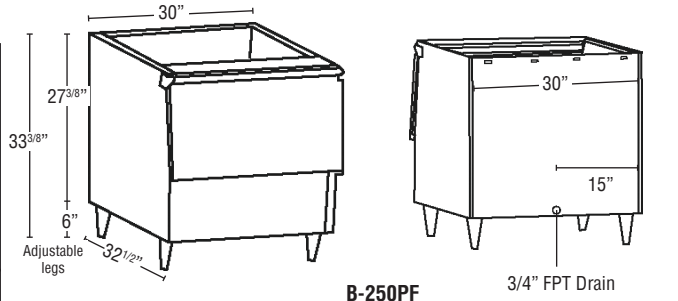

PF/SF Bins

ICE STORAGE BIN SERIES

PF/SF Bins
02/01/17
Item # 13163

Ice Machine Model Application

Bins	22" Width KM-340M KM-515M KM-600M KM-650M F-450M F-801M F-1002M	22" Width KMD-410M KMS-822M FD-650M-C FD-1002M-C	30" Width KM-901M KM-1340M KM-1601M KML Series F-1501M F-2001	30" Width KMD-460M KMD-530M KMD-850M KMD-901MRH KMD-901MWH KMS-1401M* KMS-2000M*	44" Width 2 KM-340M 2 KM-515M 2 KM-600M 2 KM-650M 2 F-450M 2 F-801M 2 F-1002M	44" Width 2 KMD-410M 2 KMS-822M 2 FD-650M-C 2 FD-1002M-C	48" Width KM-1301S KM-1400S KM-1601S KM-1900S KM-2100S KM-2500S
Bins B-300PF/SF	NO TOP KIT NEEDED	N/A	N/A	N/A	N/A	N/A	N/A
Bins B-250PF B-500PF/SF	NEED HS-2033	NEED HS-2033 & HS-2129	NO TOP KIT NEEDED	(B-250PF) NEED HS-2129 (B-500PF/SF) NO TOP KIT NEEDED	N/A	N/A	N/A
Bins B-700PF/SF	NEED HS-2035	NEED HS-2035 & HS-2130	NEED HS-2034	NEED HS-2034 & HS-2130	NO TOP KIT NEEDED	NEED HS-2130	N/A
Bins B-800PF/SF	NEED HS-2035 & HS-2032	NEED HS-2035 & HS-2132/ 2131	NEED HS-2034 & HS-2032	NEED HS-2131 & HS-2034/2032	NEED HS-2032	NEED HS-2130 & HS-2131	NO TOP KIT NEEDED
Bins B-900PF/SF	NEED HS-2035 & HS-2033	NEED HS-2035 & HS-2033/ HS-2132	NEED HS-2035	NEED HS-2132 & HS-2035	NEED HS-2033	NEED HS-2033 & HS-2132	NEED HS-2032

B-250PF

3/4" FPT Drain