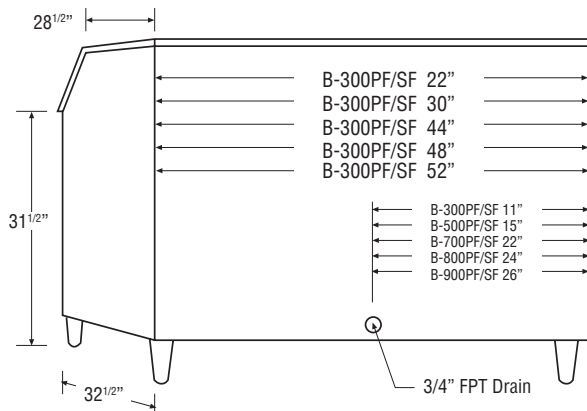

B Bins
Top View

BD Bins
Top View