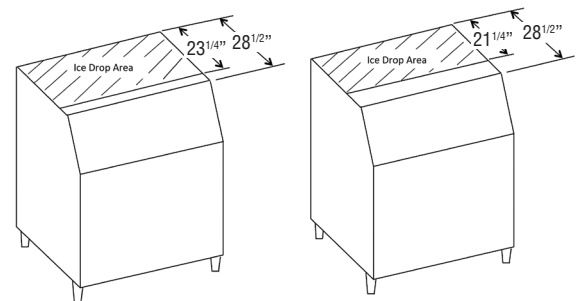

B Bins
Top View

BD Bins
Top View