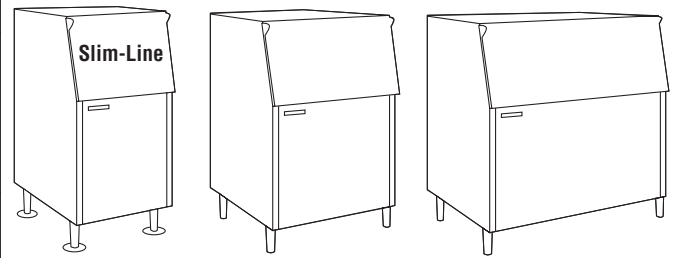

B-300PF/SF
BD-300PF/SF

B-500PF/SF
BD-500PF/SF

B-700PF/SF