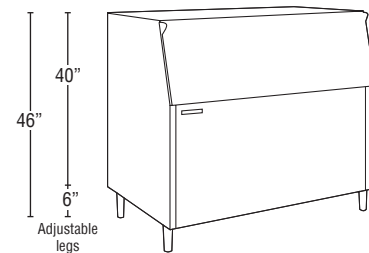

B Bins
Top View

BD Bins
Top View