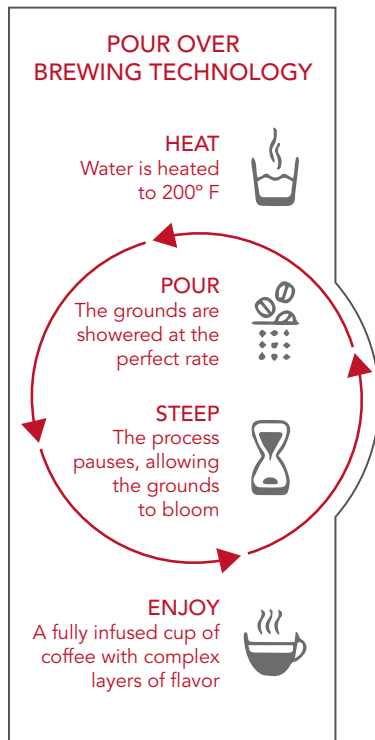

AVAILABLE COLORS

MODEL	COLOR	UPC
KCM0801OB	Onyx Black	883049 38099 5

ENDURING DESIGN

- PROGRESS INDICATOR LIGHTS shows each step of the brewing process, from heating the water, to pouring over the coffee and then steeping.
- ONE-TOUCH CONVENIENCE with easy, one-touch brew button and LED indicator light.
- CORD WRAP for convenient storage.

SPECIFICATIONS AND DIMENSIONS

- Dimensions in inches (centimeters)
- Weight in pounds (kilograms)

KCM0801	PRODUCT	PRODUCT CARTON	MASTER PACK
Height	15.1 (38.4)	17.1 (43.4)	17.9 (45.5)
Width	8.7 (22.1)	10.7 (27.2)	22.1 (56.1)
Depth	11.3 (28.7)	13.2 (33.5)	13.8 (35.1)
Cord Length	45.0 (114.3)	–	–
Net Weight	7.6 (3.4)	–	–
Shipping Weight	–	9.2 (4.2)	20.2 (9.2)
Master Pack Quantity	–	–	2 units
5 Master Packs per Layer x 4 Layers per Skid = 40 Units per Skid			

Specifications subject to change without notice.

1 YEAR REPLACEMENT LIMITED WARRANTY
Visit kitchenaid.com for complete warranty details.

KitchenAid®

©/™ ©2015 KitchenAid. All rights reserved. KP140400-V