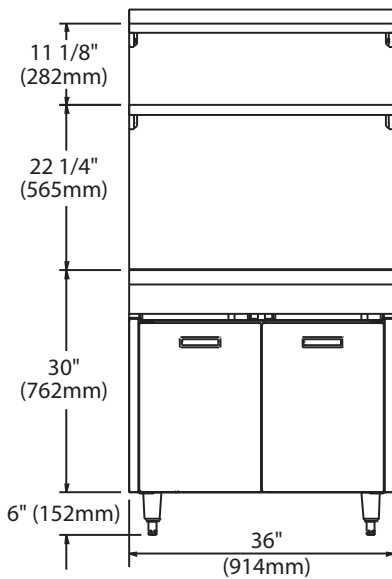

Exterior Dimensions			
Series	836-12-0	836-18-0	836-36-0
Width	12" (305mm)	18" (457mm)	36" (914mm)
Depth	37-7/8" (962mm)	37-7/8" (962mm)	37-7/8" (962mm)
Height w/o Legs	30" (762mm)	30" (762mm)	30" (762mm)
Height w/Legs	36" (914mm)	36" (914mm)	36" (914mm)
Cabinet Interior Dimensions			
Width	9-1/2" (241mm)	15-1/2" (394mm)	32-1/2" (826mm)
Depth	28-1/2" (724mm)	28-1/2" (724mm)	28-1/2" (724mm)
Height	19-1/2" (495mm)	19-1/2" (495mm)	19-1/2" (495mm)

Combustible Wall Clearance	
Sides	Back
0" (0mm)	0" (0mm)

Form# C836-12/18/36-0 (03/06/13)