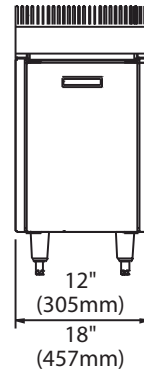

Exterior Dimensions			
Series	836-12-0	836-18-0	836-36-0
Width	12" (305mm)	18" (457mm)	36" (914mm)
Depth	37-7/8" (962mm)	37-7/8" (962mm)	37-7/8" (962mm)
Height w/o Legs	30" (762mm)	30" (762mm)	30" (762mm)
Height w/Legs	36" (914mm)	36" (914mm)	36" (914mm)
Cabinet Interior Dimensions			
Width	9-1/2" (241mm)	15-1/2" (394mm)	32-1/2" (826mm)
Depth	28-1/2" (724mm)	28-1/2" (724mm)	28-1/2" (724mm)
Height	19-1/2" (495mm)	19-1/2" (495mm)	19-1/2" (495mm)

Combustible Wall Clearance	
Sides	Back
0" (0mm)	0" (0mm)

Form# C836-12/18/36-0 (03/06/13)