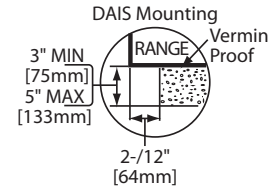

Exterior Dimensions			
Series	836-12-0	836-18-0	836-36-0
Width	12" (305mm)	18" (457mm)	36" (914mm)
Depth	37-7/8" (962mm)	37-7/8" (962mm)	37-7/8" (962mm)
Height w/o Legs	30" (762mm)	30" (762mm)	30" (762mm)
Height w/Legs	36" (914mm)	36" (914mm)	36" (914mm)
Cabinet Interior Dimensions			
Width	9-1/2" (241mm)	15-1/2" (394mm)	32-1/2" (826mm)
Depth	28-1/2" (724mm)	28-1/2" (724mm)	28-1/2" (724mm)
Height	19-1/2" (495mm)	19-1/2" (495mm)	19-1/2" (495mm)

Combustible Wall Clearance	
Sides	Back
0" (0mm)	0" (0mm)

Form# C836-12/18/36-0 (03/06/13)