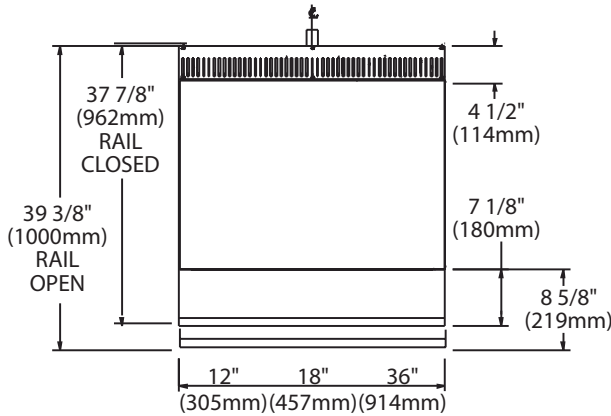

Exterior Dimensions			
Series	836-12-0	836-18-0	836-36-0
Width	12" (305mm)	18" (457mm)	36" (914mm)
Depth	37-7/8" (962mm)	37-7/8" (962mm)	37-7/8" (962mm)
Height w/o Legs	30" (762mm)	30" (762mm)	30" (762mm)
Height w/Legs	36" (914mm)	36" (914mm)	36" (914mm)
Cabinet Interior Dimensions			
Width	9-1/2" (241mm)	15-1/2" (394mm)	32-1/2" (826mm)
Depth	28-1/2" (724mm)	28-1/2" (724mm)	28-1/2" (724mm)
Height	19-1/2" (495mm)	19-1/2" (495mm)	19-1/2" (495mm)

Combustible Wall Clearance	
Sides	Back
0" (0mm)	0" (0mm)

Form# C836-12/18/36-0 (03/06/13)