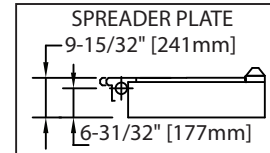

Exterior Dimensions			
Series	836-12-0	836-18-0	836-36-0
Width	12" (305mm)	18" (457mm)	36" (914mm)
Depth	37-7/8" (962mm)	37-7/8" (962mm)	37-7/8" (962mm)
Height w/o Legs	30" (762mm)	30" (762mm)	30" (762mm)
Height w/Legs	36" (914mm)	36" (914mm)	36" (914mm)
Cabinet Interior Dimensions			
Width	9-1/2" (241mm)	15-1/2" (394mm)	32-1/2" (826mm)
Depth	28-1/2" (724mm)	28-1/2" (724mm)	28-1/2" (724mm)
Height	19-1/2" (495mm)	19-1/2" (495mm)	19-1/2" (495mm)

Combustible Wall Clearance	
Sides	Back
0" (0mm)	0" (0mm)

Form# C836-12/18/36-0 (03/06/13)