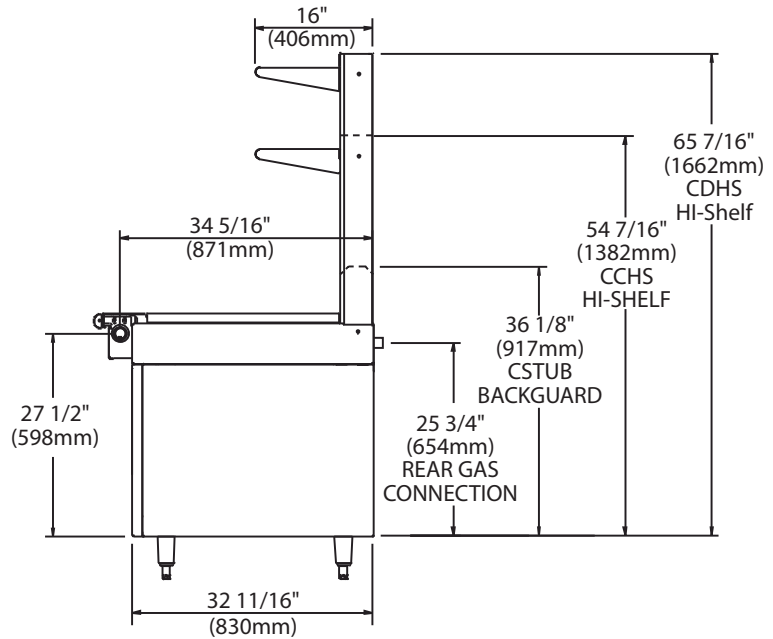

### Specifications:

U.S. Range Cuisine Series Spreader Model \_\_\_\_\_. Stainless steel top, front, and sides. 6" (152mm) stainless steel legs with adjustable feet.

#### Spreaders and Cabinets

Model#	Description
C836-12-0	12" Wide, Cuisine Range Match Spreaders - With Open Cabinet
C836-18-0	18" Wide, Cuisine Range Match Spreaders - With Open Cabinet
C836-36-0	36" Wide, Cuisine Range Match Spreaders - With Open Cabinet

#### Spreader Plate

Model #	Description
CCSP-12	12" Wide Cuisine Spreader Plate
CCSP-18	18" Wide Cuisine Spreader Plate
CCSP-36	36" Wide Cuisine Spreader Plate

Exterior Dimensions			
Series	836-12-0	836-18-0	836-36-0
Width	12" (305mm)	18" (457mm)	36" (914mm)
Depth	37-7/8" (962mm)	37-7/8" (962mm)	37-7/8" (962mm)
Height w/o Legs	30" (762mm)	30" (762mm)	30" (762mm)
Height w/Legs	36" (914mm)	36" (914mm)	36" (914mm)
Cabinet Interior Dimensions			
Width	9-1/2" (241mm)	15-1/2" (394mm)	32-1/2" (826mm)
Depth	28-1/2" (724mm)	28-1/2" (724mm)	28-1/2" (724mm)
Height	19-1/2" (495mm)	19-1/2" (495mm)	19-1/2" (495mm)

Combustible Wall Clearance	
Sides	Back
0" (0mm)	0" (0mm)

Form# C836-12/18/36-0 (03/06/13)