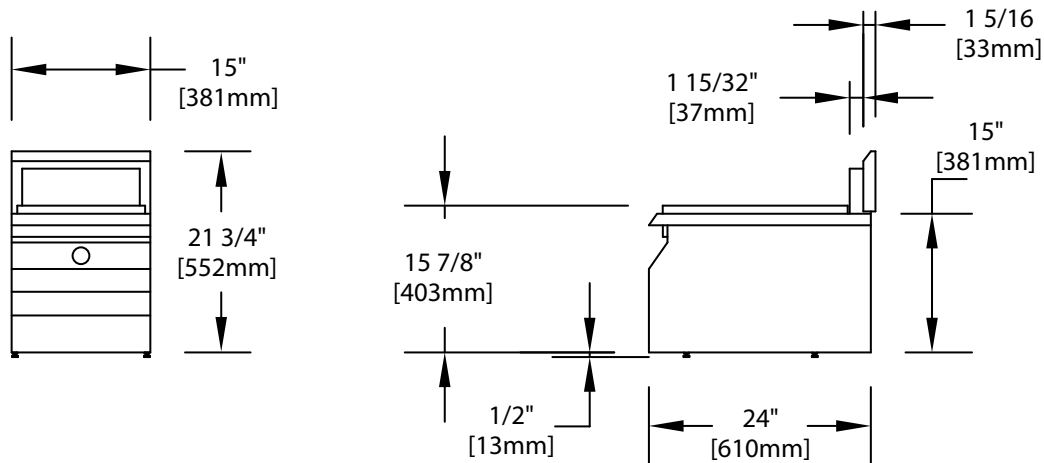

Designer Series Gas Fryer

Project _____
Item _____
Quantity _____
CSI Section 11400
Approved _____
Date _____

Models

- GD-15F

Model GD-15F

Standard Features

- Stainless steel front and sides
- 4" (102mm) Sanitary legs
- Easy clean features
- Open pot design, no tubes
- Deep cold zone, keeps contaminants out of cooking area, extending shortening life
- Cold rolled steel frypot
- Front drain ball valve 1" (25.4mm) IPS
- 15 lbs shortening capacity
- 100% safety system
- 1° F snap action thermostat
- Piezo spark ignition
- Rear gas connection w/pressure regulator
- Natural or propane gas
- 45,000 total BTU
- Twin fryer baskets

Options & Accessories

- Stainless steel back and bottom

Note: Stands are available see form # CS24/CSD

Specifications

Gas designer series fryer, Model GD-15F; 15" (381mm) wide, 24" (610mm) deep x 20" (508mm) high, easy clean design, with stainless steel front and sides. Steel frypot with open pot design, 15 lbs. shortening capacity and deep cold zone. Exclusive 1° F snap action thermostat. Piezo spark ignition, natural or propane gas, 45,000 total BTU input. Designed as free standing or to be banked with other GD series equipment.

MODEL	Over All Dimensions			Total Input BTU/Kw	Cu. Ft.	Shipping Wt Lb/kg
	Width	Height	Depth			
GD-15F	15" (381mm)	20" (508mm)	24" (610mm)	45,000/13.2	6	120/54
GFIR36M	Range Mount	35-1/2" (900mm)	GF/GFE36	38.2	200/91	31" (787mm)

Manifold Inlet Size NPT	Manifold Operating Pressure			
	Natural		Propane	
	"WC	mbar	"WC	mbar
1/2"	4.2	10.5	9	22.4

Clearances To Combustible Wall		Floor or Base
Sides	Back	
6" (152mm)	6" (152mm)	Non Combustible