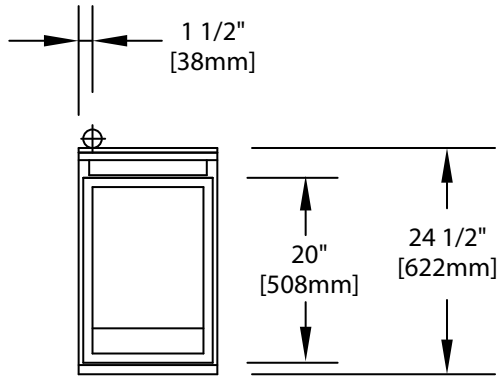

Designer Series Gas Fryer

Gas Input ratings shown here are for installations up to 2,000 ft. (610m) above sea level. Specify altitudes over 2,000 ft.

Garland products are not approved or authorized for home or residential use, but are intended for commercial applications only. Garland will not provide service, warranty, maintenance or support of any kind other than in commercial applications.