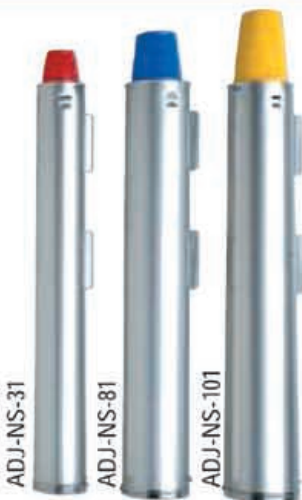

Spring-Loaded Dispensers

Model Number	Cup Rim Diameter Range	Tube Diameter	Paper/Plastic Cup Sizes*	Foam Cup Sizes*
ADJ-NS-21	2⁵/₈"–3³/₃₂"	3⁵/₁₆"	6 oz. to 12 oz.	6 oz. to 8 oz.
ADJ-NS-31	2⁷/₈"–3¹/₂"	3¹¹/₁₆"	12 oz. to 22 oz.	8 oz. to 12 oz.
ADJ-NS-81	3¹/₄"–3⁷/₈"	4¹/₈"	14 oz. to 24 oz.	12 oz. to 24 oz.
ADJ-NS-101	3³/₄"–4⁵/₁₆"	4⁵/₈"	32 oz.	32 oz.
ADJ-NS-151	4¹/₈"–4³/₄"	4⁷/₈"	44 oz.	32 oz. to 44 oz.

• Dispensers measure 25¹/₂" in length.

*Note: Ounce capacities are provided for reference only, always verify cup rim diameter before ordering.