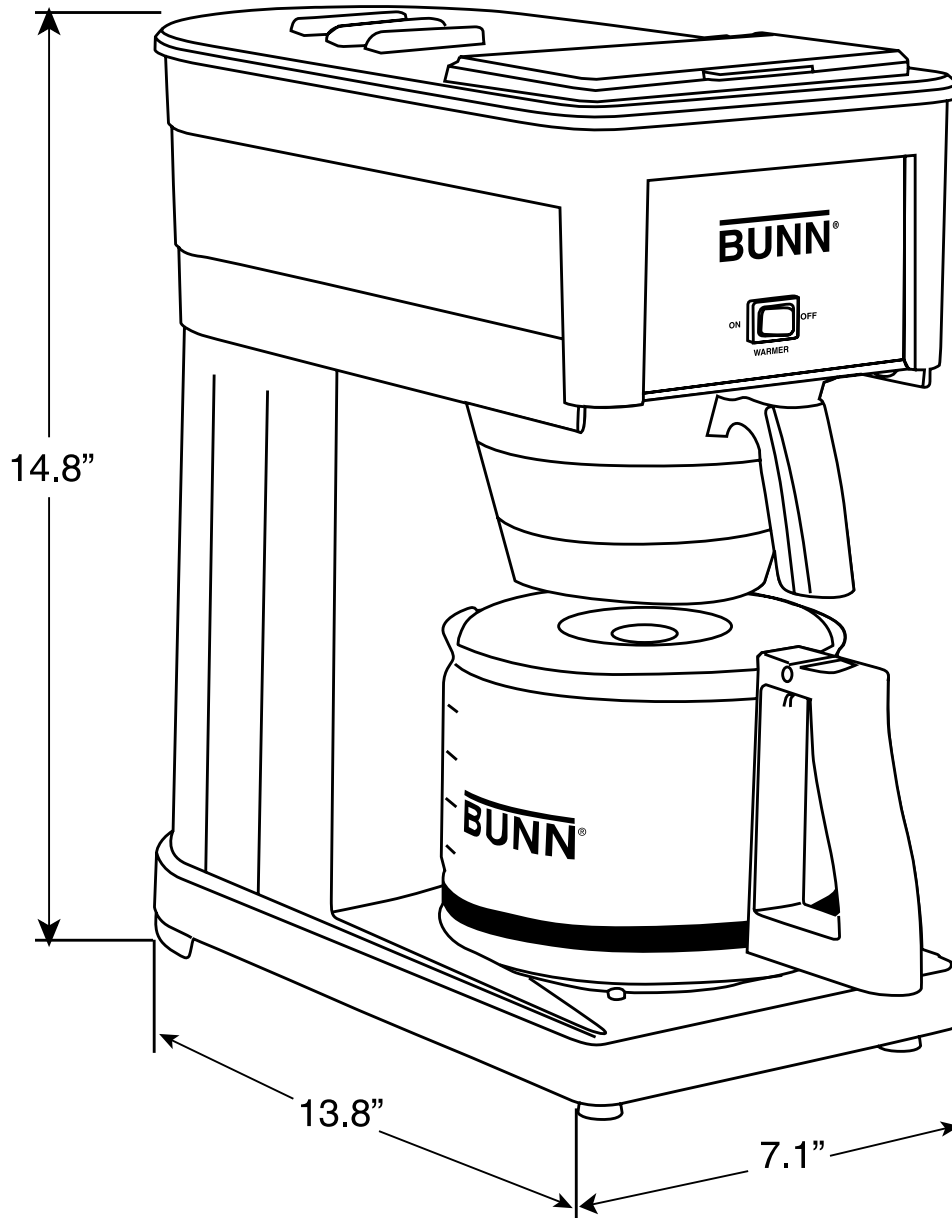

Dimensions & Specifications

Model	Volts	Amps	Tank Heater Watts	Total Watts	Brewing Capacity	Shipping Weight
GRX-B (Black)	120	7.5	800	900	50 oz.(10 cups)	6.8 lbs. (3.1 kg)
GRX-W (White)	120	7.5	800	900	50 oz.(10 cups)	6.8 lbs. (3.1 kg)

Electrical: Model has attached cordset and requires 2-wire grounded service rated 120V, single phase, 60 Hz.

BUNN Corporation - 1400 Stevenson Drive Springfield, Illinois 62703 • 800-637-8606 • 217-529-6601 • Fax 217-529-6644 • www.bunn.com

BUNN® practices continuous product research and improvement. We reserve the right to change specifications and product design without notice. Such revisions do not entitle the buyer to corresponding changes, improvements, additions or replacements for previously purchased equipment.

All dimensions shown in inches. Bunn Corporation owns all copyrights relating to materials in this publication. Please contact Bunn Corporation to request permission to reproduce any portion of this publication.