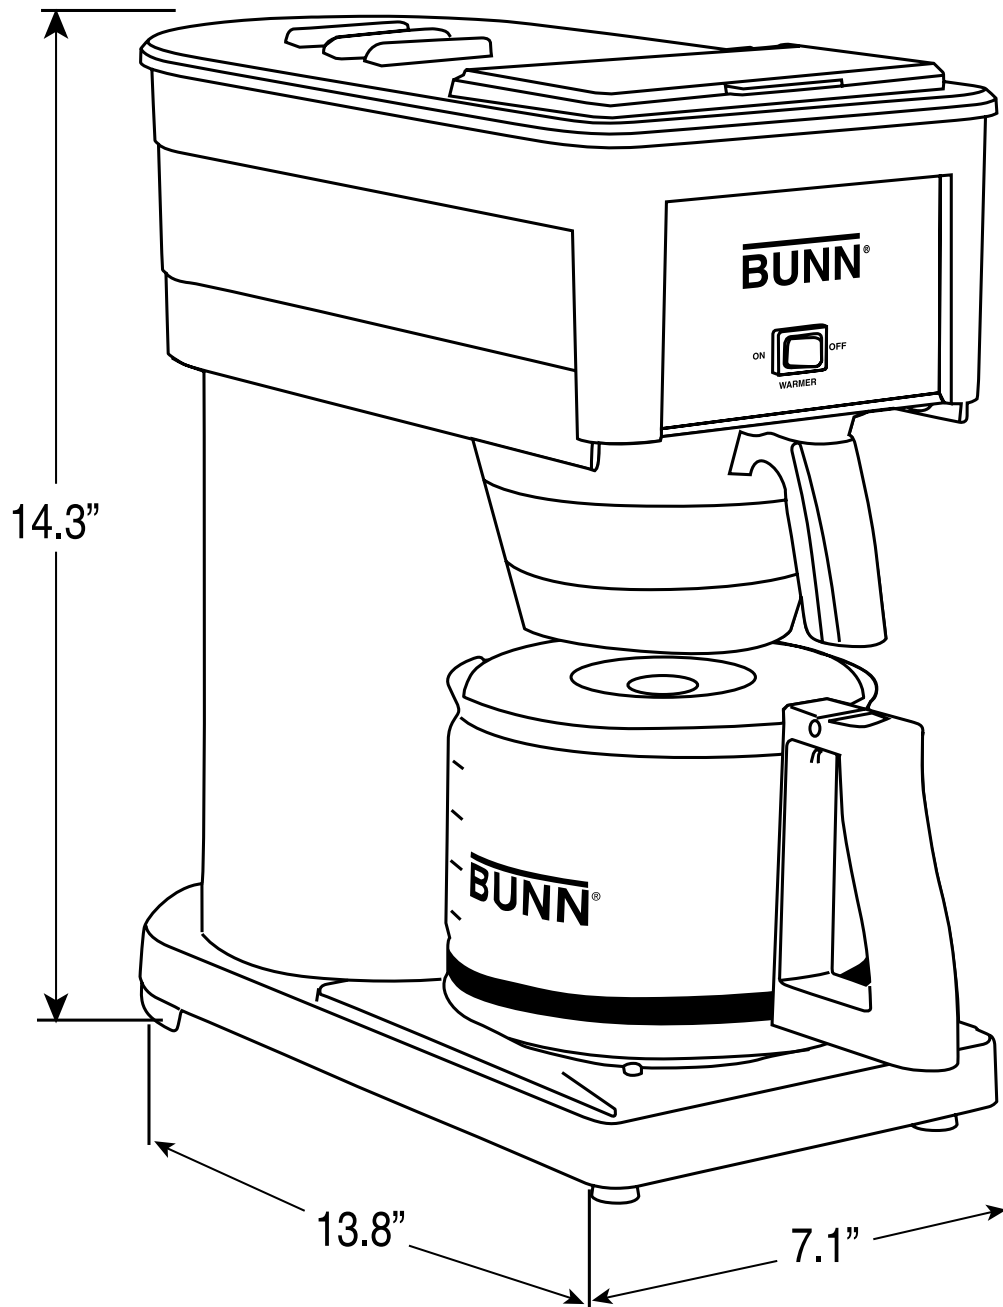

Dimensions & Specifications

Model	Volts	Amps	Tank Heater Watts	Total Watts	Brewing Capacity	Shipping Weight
BX-B (Black)	120	7.5	800	900	50 oz.(10 cups)	7.1 lbs. (3.2 kg)
BX-W (White)	120	7.5	800	900	50 oz.(10 cups)	7.1 lbs. (3.2 kg)

Electrical: Model has attached cordset and requires 2-wire grounded service rated 120V, single phase, 60 Hz.

BUNN Corporation - 1400 Stevenson Drive Springfield, Illinois 62703 • 800-637-8606 • 217-529-6601 • Fax 217-529-6644 • www.bunn.com

BUNN® practices continuous product research and improvement. We reserve the right to change specifications and product design without notice. Such revisions do not entitle the buyer to corresponding changes, improvements, additions or replacements for previously purchased equipment.

All dimensions shown in inches. Bunn Corporation owns all copyrights relating to materials in this publication. Please contact Bunn Corporation to request permission to reproduce any portion of this publication.