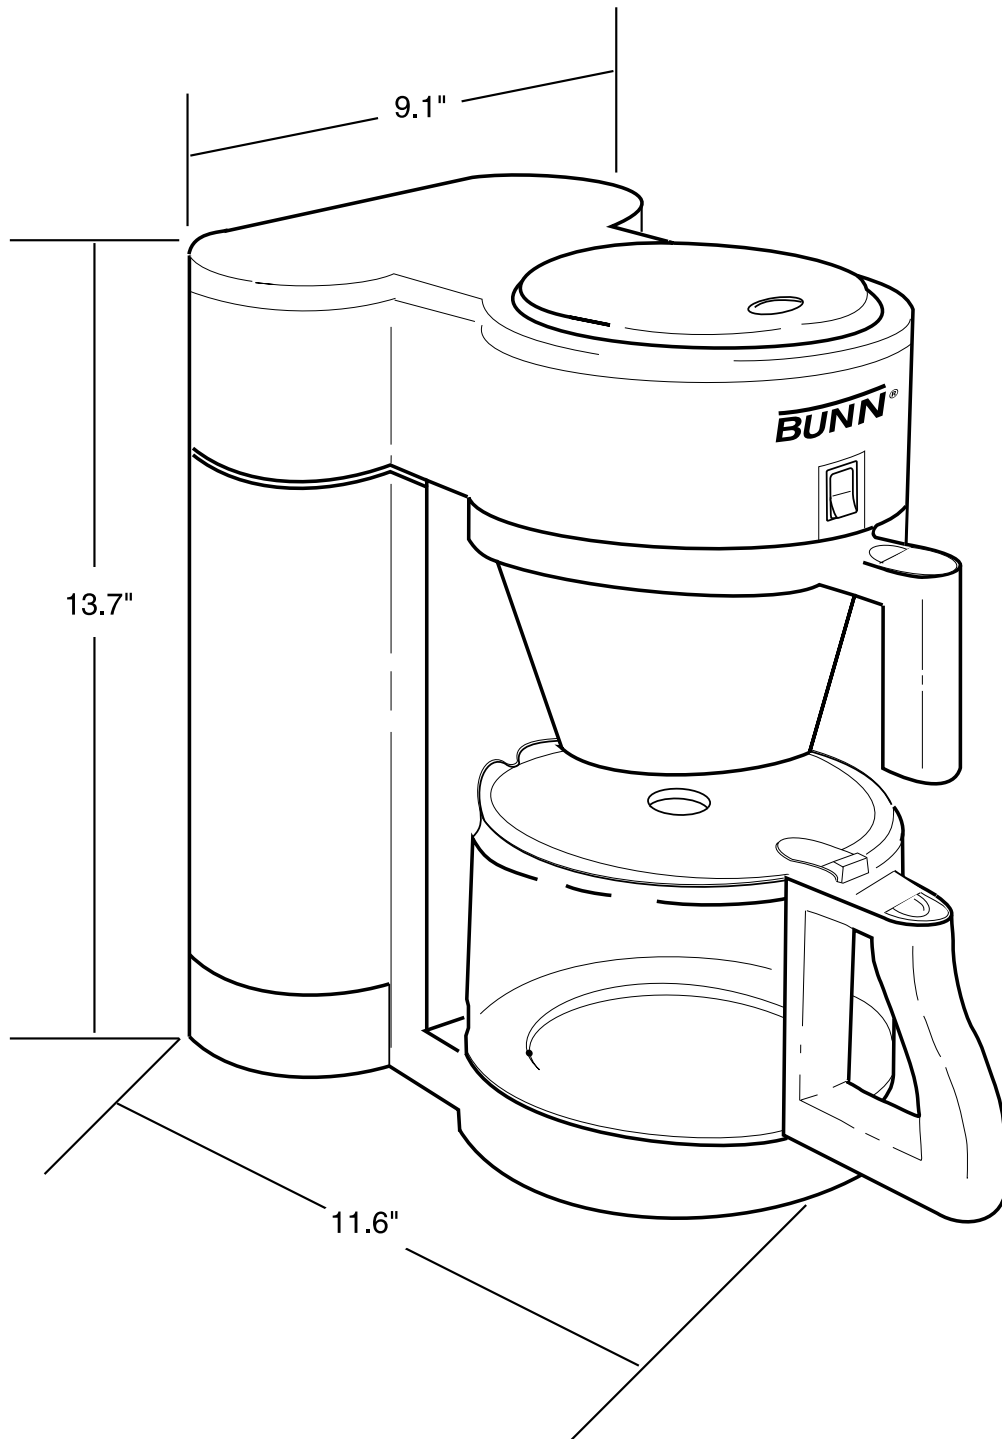

Dimensions & Specifications

Model	Volts	Amps	Tank Heater Watts	Total Watts	Brewing Capacity	Shipping Weight
NHBX-B (Black)	120	7.5	800	900	50 oz.(10 cups)	7.1 lbs. (3.2 kg)
NHBX-W (White)	120	7.5	800	900	50 oz.(10 cups)	7.1 lbs. (3.2 kg)

Electrical: Model has attached cordset and requires 2-wire grounded service rated 120V, single phase, 60 Hz.

BUNN Corporation - 1400 Stevenson Drive Springfield, Illinois 62703 • 800-637-8606 • 217-529-6601 • Fax 217-529-6644 • www.bunn.com

BUNN® practices continuous product research and improvement. We reserve the right to change specifications and product design without notice. Such revisions do not entitle the buyer to corresponding changes, improvements, additions or replacements for previously purchased equipment.

All dimensions shown in inches. Bunn Corporation owns all copyrights relating to materials in this publication. Please contact Bunn Corporation to request permission to reproduce any portion of this publication.